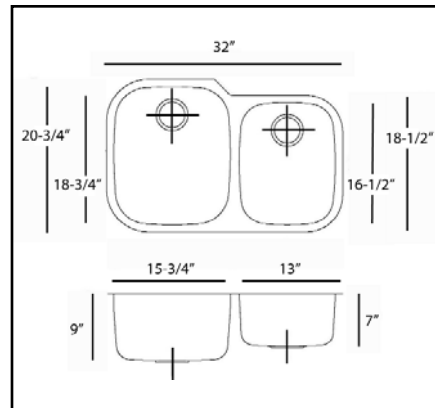

Liena Bay Stainless Steel Sinks

DESCRIPTION:

- Undermount Double Bowl Kitchen Sink
- Overall Size: 32" x 20-3/4"
- Depth: 9" (Left Bowl); 7" (Right Bowl)

LBU20-3221

FEATURES:

- T-304 Stainless Steel
- Gauge: 16/18
- StoneGuard Undercoated Over Rubber Pad
- Offset Drain with 3-1/2" Drain Opening
- Strainer Included

FINISH:

- Polished Deck, Satin Finish Bowl

Overall Dimension	Each Bowl	Cutout Size	Weight
32" x 20-3/4"	18-3/4" x 15-3/4" 16-1/2" x 13"	See template	14.99 lbs.

INSTALLATION:

- Undercounter installation
- All sinks supplied with cutout template, fasteners

OPTIONAL ACCESSORIES:

- Bottom Grid: LB-GR3221S (Small bowl)
- Bottom Grid: LB-GR3221L (Large bowl)