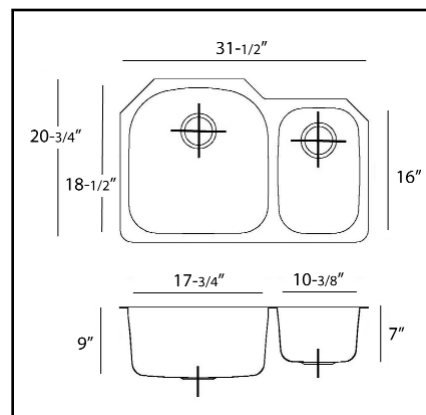

Liena Bay Stainless Steel Sinks

DESCRIPTION:

- Undermount Double Bowl Kitchen Sink
- Overall Size: 31-1/2" x 20-3/4"
- Depth: 9" (Left Bowl) ; 7" (Right Bowl)

FEATURES:

- T-304 Stainless Steel
- Gauge: 17
- StoneGuard Undercoated Over Rubber Pad
- Offset Drain with 3-1/2" Drain Opening
- Strainer Included

FINISH:

- Polished Deck, Satin Finish Bowl

INSTALLATION:

- Undercounter installation
- All sinks supplied with cutout template, fasteners

LBU15-3220

Overall Dimension	Each Bowl	Cutout Size	Weight
31-1/2" x 20-3/4"	18-1/2" x 17-3/4" 16" x 10-3/8"	See template	13.45 lbs.