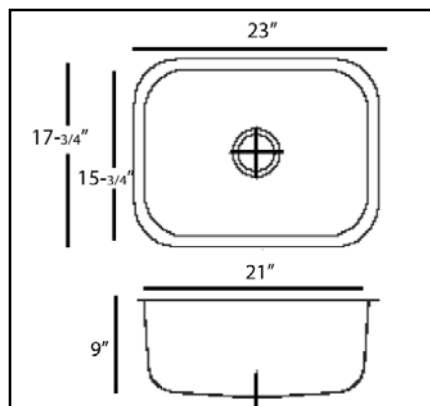

### DESCRIPTION:

- Undermount Single Bowl Kitchen Sink
- Overall Size: 23" x 17-3/4"
- Depth: 9"

### FEATURES:

- T-304 Stainless Steel
- Gauge: 17
- StoneGuard Undercoated Over Rubber Pad
- Offset Drain with 3-1/2" Drain Opening
- Strainer Included

### INSTALLATION:

- Undercounter installation
- All sinks supplied with cutout template, fasteners

LBU10-2318

Overall Dimension	Each Bowl	Cutout Size	Weight
23" x 17-3/4"	21" x 15-3/4"	See template	8.82 lbs.