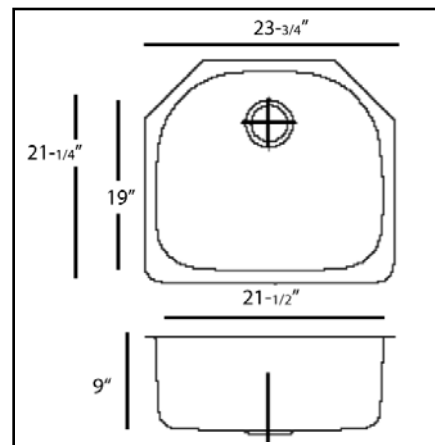

### DESCRIPTION:

- Undermount Single Bowl Kitchen Sink
- Overall Size: 23-3/4" x 21-1/4"
- Depth: 9"

LBU10-2421

### FEATURES:

- T-304 Stainless Steel
- Gauge: 17
- StoneGuard Undercoated Over Rubber Pad
- Offset Drain with 3-1/2" Drain Opening
- Strainer Included

### FINISH:

- Deck Polish, Satin Finish Bowl

Overall Dimension	Each Bowl	Cutout Size	Weight
23-3/4" x 21-1/4"	21-1/2" x 19"	See template	10.36 lbs.