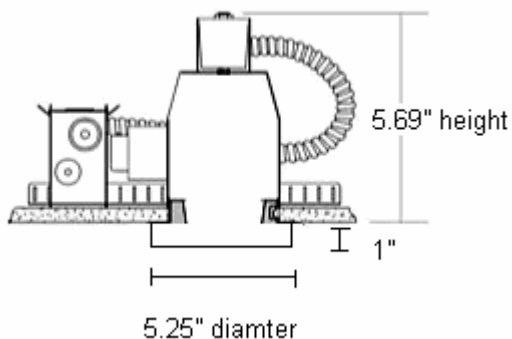

Van/2

Design Roberto Pamio

- DESCRIPTION:** A small-scale, semi-recessed fixture providing downward light through an acid-etched, poured glass diffuser available in a wide range of colors. Provides a narrow to wider beam spread, depending on the lamp, as well as a soft pleasant ceiling glow.
- CONSTRUCTION:** Fully recessed housing equipped with thermal protection, magnetic transformer (with halogen lamp option) or electronic transformer (with fluorescent lamp option) and junction box. Suitable for installation in most types of modular ceilings and new construction. Mounting bars are provided with new construction and IC housings. Remodel housings are also available.
- 277 / 12 volt also available.
- LIGHT SOURCE:**
- Remodel:
1 x 50 watt, MR16, Halogen -or- Compact Fluorescent 13 watt quad
- New Construction:
1 x 50 watt, MR16, Halogen -or- Compact Fluorescent 13 / 18 watt quad G24Q2
- IC Housing:
1 x 35 watt, MR16, halogen -or- Compact Fluorescent 13 / 18 watt quad G24Q2
- GLASS COLOR:** Satin White, Light Blue, Cobalt Blue, Rose, Jade Green, Aquamarine
- NET WEIGHT:** Standard housing: 8 lbs.