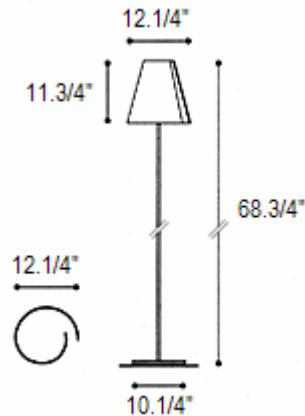

LINDA TR
Design ROBERTO PAMIO

- DESCRIPTION:** Clean-lined floor lamp with cut hand blown glass which provides ambient light from an incandescent light source. Companion table and wall versions also available.
- CONSTRUCTION:** A square, brushed nickel base and stem support the conical shaped diffuser available in 2 colors. An on/off switch is provided on the black cord.
- LIGHT SOURCE:** 1 x 100 watt, A-19, medium base (provided)
- FINISHES:** Base, stem, and support details: Brushed Nickel
- GLASS COLOR:** Satin White or Satin Amber
- NET WEIGHT:** 39 lbs.