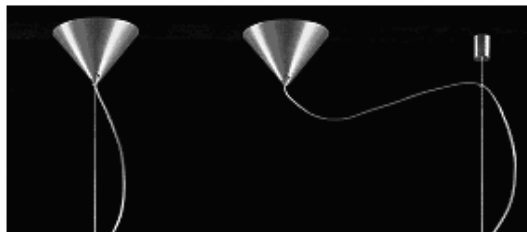

DISK S - S2

Design R. Toso - N. Massari & Associates

Additional Canopy Mount Options

DISK S - S3

DISK S - L2

DISK S - L3

Standard Canopy
for DISK S2

Swag Kit option
for DISK S2

- DESCRIPTION:** Small scale pendant with hand poured glass diffuser that provides downward and diffused light. Two glass options and multiple canopy mounts are offered. Companion recessed downlights are also available.
- CONSTRUCTION:** The glass diffuser is secured to the lower canopy with a twist and lock mechanism. The suspension is offered with 120'' clear, field adjustable cord and the matching top canopy mounts to a standard 4'' octagonal junction box. Detailed swag information is available separately.
- LIGHT SOURCE:** 1 x 60 watt G9 / 120 Volt / Frosted Halogen (Provided)
- FINISHES:**
S / S2: Polished Chrome or Brushed Nickel
S-S3 / S-L2 / S-L3: Polished Chrome
- GLASS COLOR:**
Satin White
Crystal with Frosted Center
- NET WEIGHT:** 7 lbs.