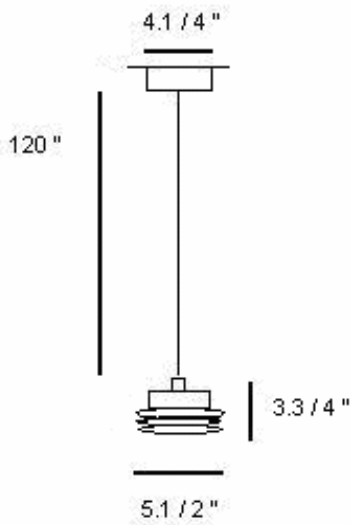

DISK S - S2

Design R. Toso - N. Massari & Associates

Additional Canopy Mount Options

DISK S - S3

DISK S - L2

DISK S - L3

Standard Canopy
for DISK S2

Swag Kit option
for DISK S2

- DESCRIPTION:** Small scale pendant with hand poured glass diffuser that provides downward and diffused light. Two glass options and multiple canopy mounts are offered. Companion recessed downlights are also available.
- CONSTRUCTION:** The glass diffuser is secured to the lower canopy with a twist and lock mechanism. The suspension is offered with 120'' clear, field adjustable cord and the matching top canopy mounts to a standard 4'' octagonal junction box. Detailed swag information is available separately.
- LIGHT SOURCE:** 1 x 60 watt G9 / 120 Volt / Frosted Halogen (Provided)
- FINISHES:**
S / S2: Polished Chrome or Brushed Nickel
S-S3 / S-L2 / S-L3: Polished Chrome
- GLASS COLOR:**
Satin White
Crystal with Frosted Center
- NET WEIGHT:** 7 lbs.