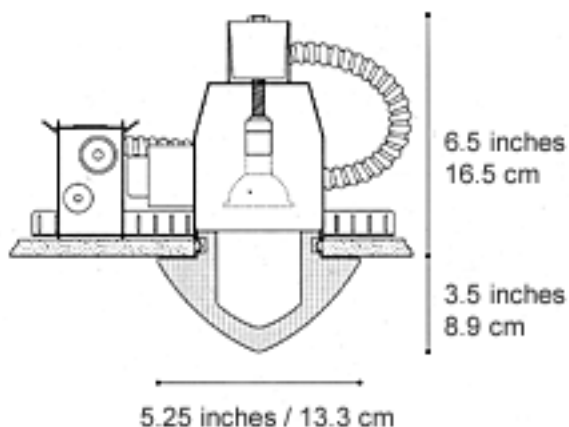

LIGHT SOURCE:

1 x 50 watts, low-voltage halogen, MR-16.

GLASS COLOR:

Crystal, Satin White.

NOTE:

U.L. listed/CSA approved for damp location. For U.L. compliance, use enclosed MR-16 lamp.

PRINT

day