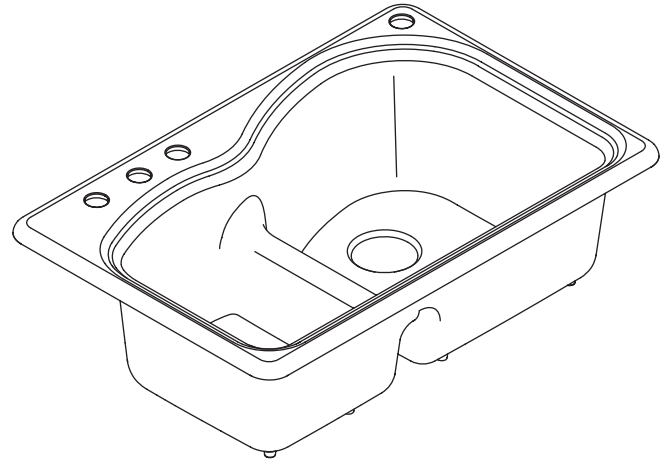

SMART DIVIDE™ KITCHEN SINK K-5839

Features

- KOHLER cast iron
- Acid-resistant enamel finish
- Low profile basin divider for ease of handling large items
- Large and medium size double basin
- Self-rimming installation available with two or four holes
- Undercounter installation available with five holes
- 33" (83.8 cm) x 22" (55.9 cm)

Accessories:

- CP: Polished Chrome
- ST: Stainless Steel

Specified Model

Model	Description	Colors/Finishes	
K-5839-2	Self-rimming kitchen sink with two holes	<input type="checkbox"/> 0	<input type="checkbox"/> Other_____
K-5839-4	Self-rimming kitchen sink with four holes (shown)	<input type="checkbox"/> 0	<input type="checkbox"/> Other_____
K-5839-5U	Undercounter kitchen sink with five holes	<input type="checkbox"/> 0	<input type="checkbox"/> Other_____

Product Specification:

The cast iron sink shall be 33" (83.8 cm) in length, and 22" (55.9 cm) in width. Sink shall have an acid-resistant enamel finish. Sink shall have a large and medium size double basin. Sink shall feature a low profile basin divider for ease of handling large items. Sink shall be available with two or four holes for self-rimming installations or five holes for undercounter installations. Sink shall be Kohler Model K-5839-____-____.