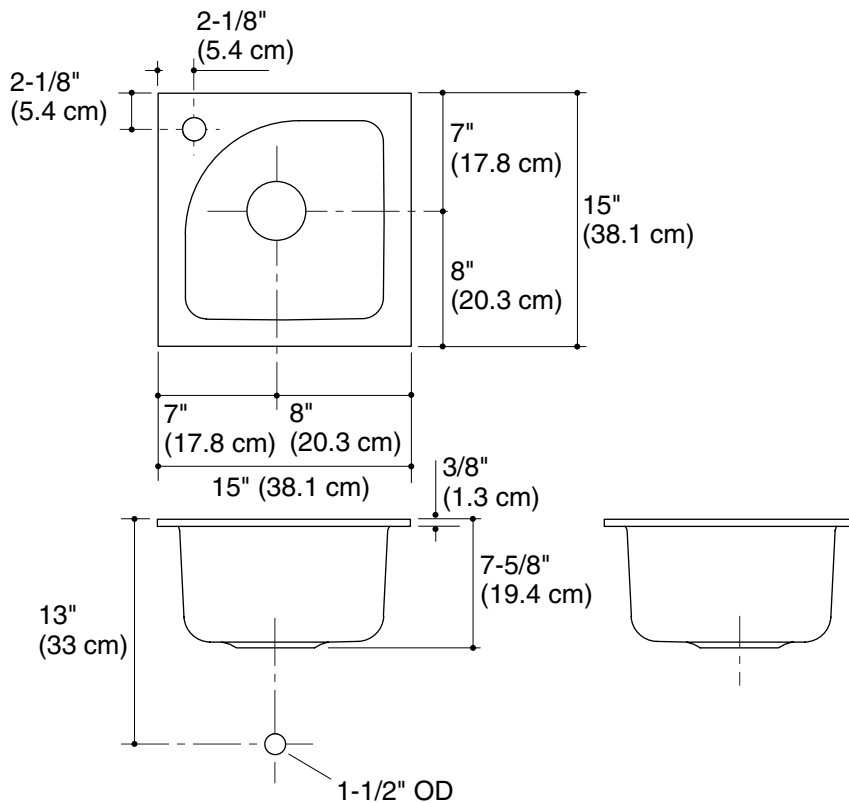

Product Specification

The entertainment sink shall be made of cast iron with acid-resistant enamel finish. Sink shall be undercounter mount with a single compartment. Sink shall be single-hole (oversized). Sink shall include installation hardware. Sink shall be 12" (30.5 cm) in length and 12" (30.5 cm) in width. Sink shall be Kohler Model K-5902-1U-_____.

SORBET™

Technical Information

Fixture*:	
Basin area	12" (30.5 cm) x 12" (30.5 cm)
Water depth	7" (17.8 cm)
Drain hole	3-5/8" (9.2 cm) D.
Faucet hole	2-3/8" (6 cm) D.
* Approximate measurements for comparison only.	

Included components:	
Lavatory clamp accessory pack	52047
Cut-out template	112823-7

Installation Notes

Install this product according to the installation guide.

Supplied basin clamp assemblies require 1" (2.5 cm) minimum countertop thickness. Installer must supply anchors for thinner countertops.