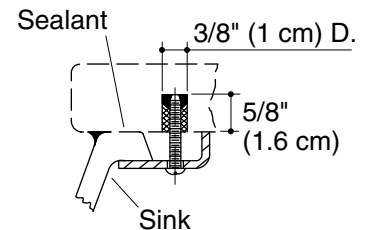

Product Specification

The entertainment sink shall be made of cast iron with acid-resistant enamel finish. Sink shall be undercounter mount with a single compartment. Sink shall be single-hole (oversized). Sink shall include installation hardware. Sink shall be 12" (30.5 cm) in length and 12" (30.5 cm) in width. Sink shall be Kohler Model K-5902-1U-_____.

SORBET™

Technical Information

Fixture*:	
Basin area	12" (30.5 cm) x 12" (30.5 cm)
Water depth	7" (17.8 cm)
Drain hole	3-5/8" (9.2 cm) D.
Faucet hole	2-3/8" (6 cm) D.
* Approximate measurements for comparison only.	

Included components:	
Lavatory clamp accessory pack	52047
Cut-out template	112823-7

Installation Notes

Install this product according to the installation guide.

Supplied basin clamp assemblies require 1" (2.5 cm) minimum countertop thickness. Installer must supply anchors for thinner countertops.