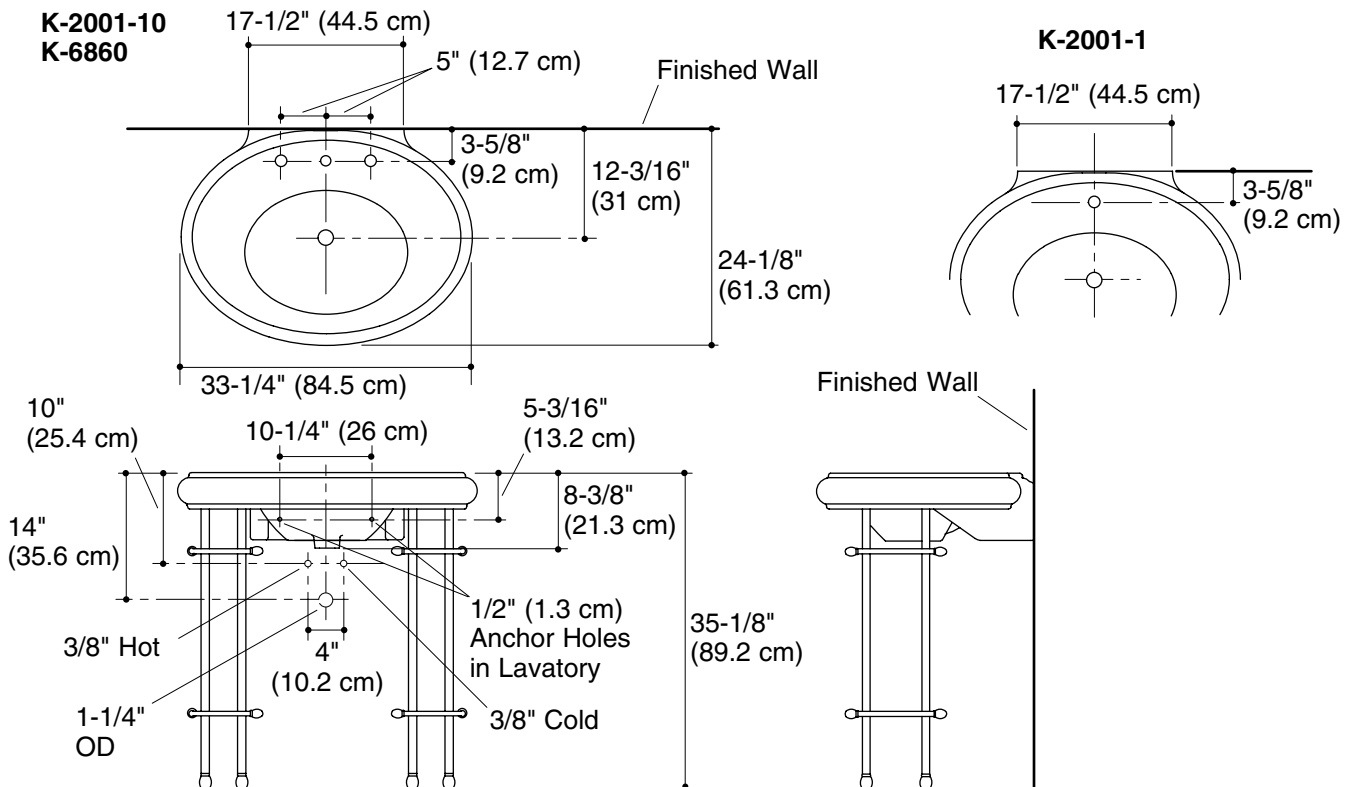

REVIVAL®

Technical Information

Fixture*:	
Basin area	18" (45.7 cm) x 14" (35.6 cm)
Water depth	6-1/2" (16.5 cm)
Drain hole	1-3/4" (4.4 cm) D.
* Approximate measurements for comparison only.	

Holes	K-2001-10	K-2001-1
Spout	1-3/8" (3.5 cm) D.	1-3/8" (3.5 cm) D.
Faucet	1-3/8" (3.5 cm) D.	NA

Included component:	
Lavatory accessory pack	84017

Installation Notes

Install this product according to the installation guide.

Product Diagram