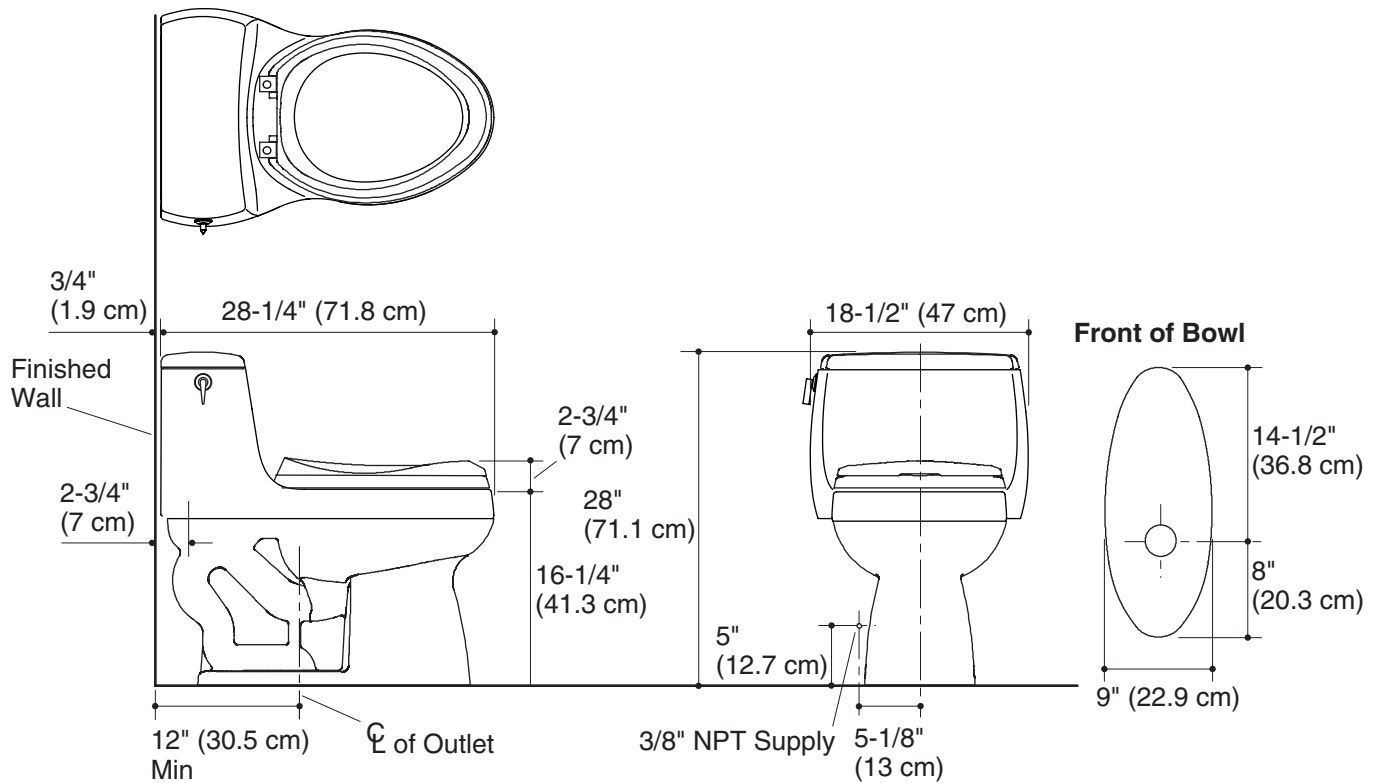

GABRIELLE™

Technical Information

Fixture:	
Configuration	1-piece, compact elongated
Water per flush	1.6 gal (6 L) or 1.4 gal (5.3 L)
Passageway	2-1/8" (5.4 cm)
Water area	11" (27.9 cm) x 8-1/2" (21.6 cm)
Water depth from rim	6" (15.2 cm)
Seat post hole centers	5-1/2" (14 cm)
Included components:	
Seat	K-4713
Tank cover	85407
Bolt cap accessory pack	52048
Tank accessory pack	52265

Installation Notes

Install this product according to the installation guide.

Product Diagram

GABRIELLE™ COMFORT HEIGHT™ TOILET

Page 2 of 2
1068491-4-A

THE BOLD LOOK
OF **KOHLER**®