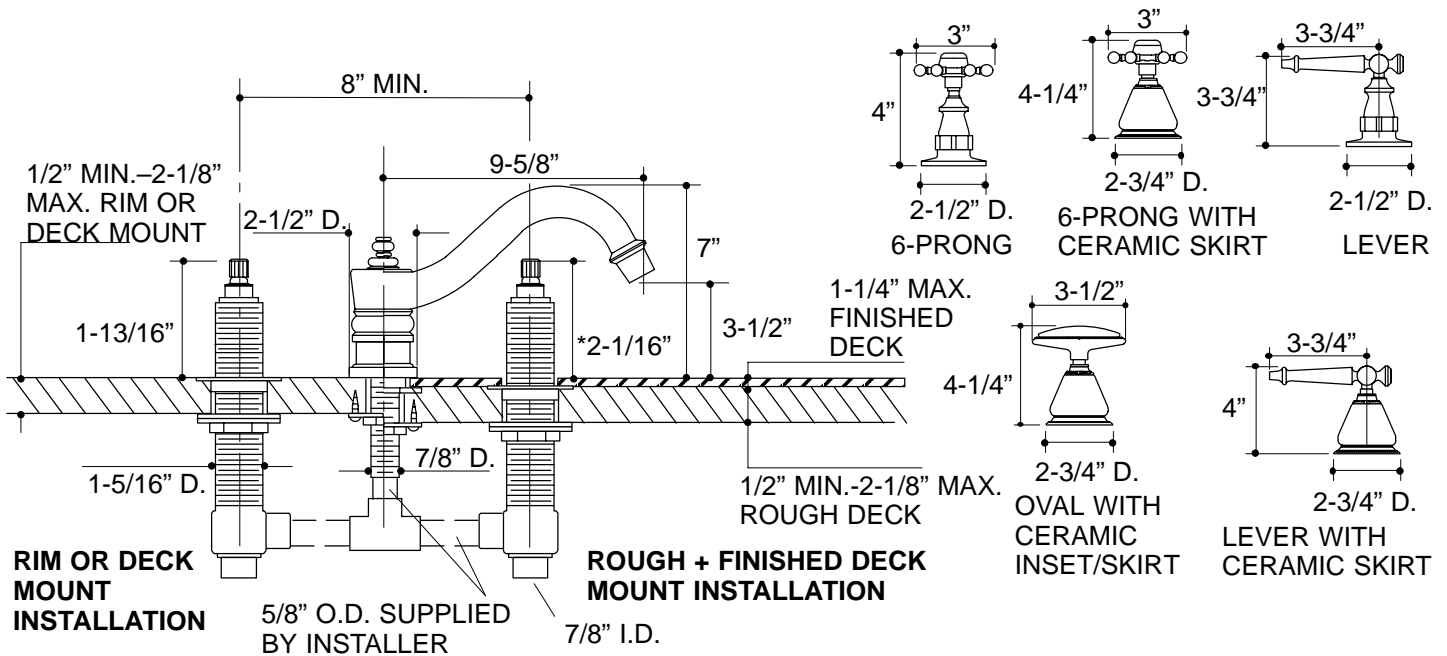

ANTIQUE™

Required Accessories			
K-251	Ceramic Skirts, Pair (For K-T125-3D, K-T125-4D)	<input type="checkbox"/> Other_____	
K-260	Ceramic Oval Handle Insets and Skirts, Pair (For K-T125-9B)		<input type="checkbox"/> Other_____
Optional Accessories			
K-9639	Large Lever Insert, Single	<input type="checkbox"/> CP	<input type="checkbox"/> PB
K-9659	Large Lever Insert, Single	<input type="checkbox"/> Other_____	

Roughing-In Notes
 *Dimension allows +/- 1/4" handle adjustment during handle trim installation.

PRODUCT DIAGRAM