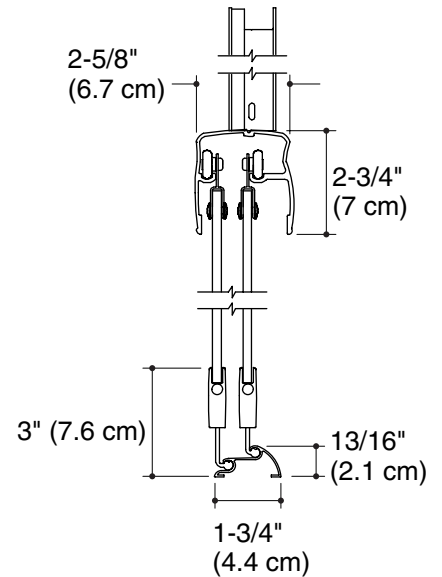

## Roughing-In

K-704310, K-704312, K-704314  
**SENZA® STEAM FOR SONATA®**  
 BYPASS BATH/SHOWER DOORS

### Product Information

Applicable product:	
Steam bypass shower door	K-704310
Steam bypass shower door	K-704312
Steam bypass bath door	K-704314

### Installation Notes

Install this product according to the installation guide.

	A (Max)	B	C (Walk Through)
K-704310	52" (132.1 cm)	80.8" (205.2 cm)	23-1/4" (59.1 cm)
K-704312	40" (101.6 cm)	80.8" (205.2 cm)	17-1/4" (43.8 cm)
K-704314	52" (132.1 cm)	67.82" (172.3 cm)	23-1/4" (59.1 cm)