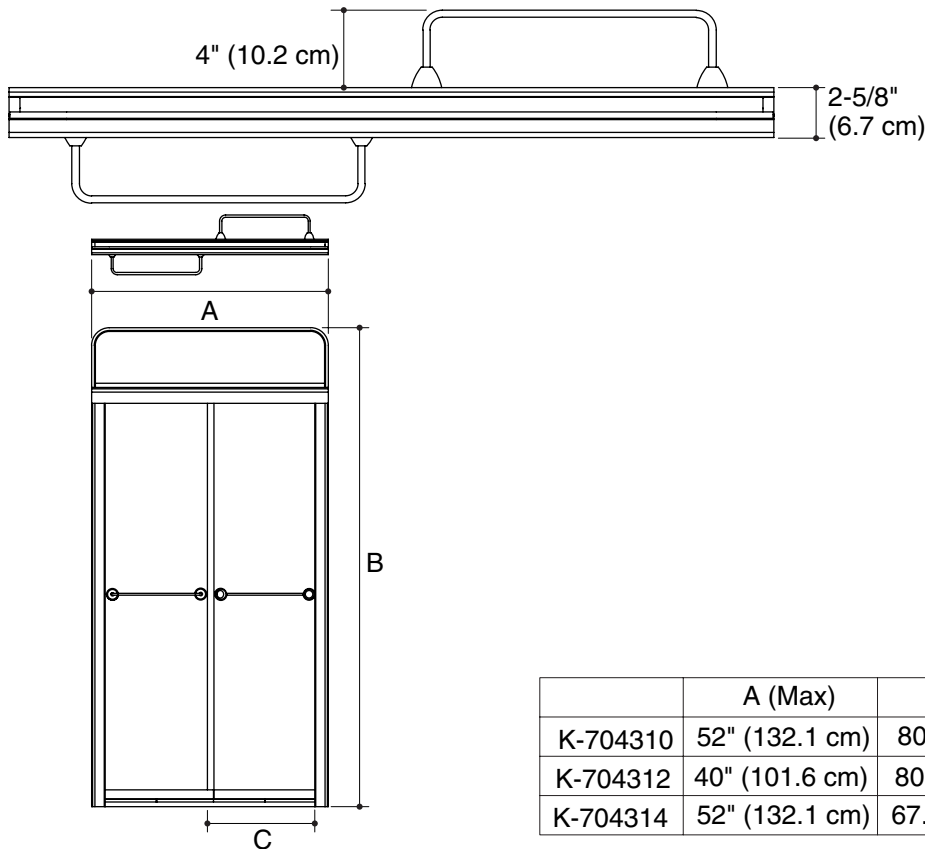

## Roughing-In

K-704310, K-704312, K-704314  
**SENZA® STEAM FOR SONATA®**  
 BYPASS BATH/SHOWER DOORS

### Installation Notes

Install this product according to the installation guide.

	A (Max)	B	C (Walk Through)
K-704310	52" (132.1 cm)	80.8" (205.2 cm)	23-1/4" (59.1 cm)
K-704312	40" (101.6 cm)	80.8" (205.2 cm)	17-1/4" (43.8 cm)
K-704314	52" (132.1 cm)	67.82" (172.3 cm)	23-1/4" (59.1 cm)