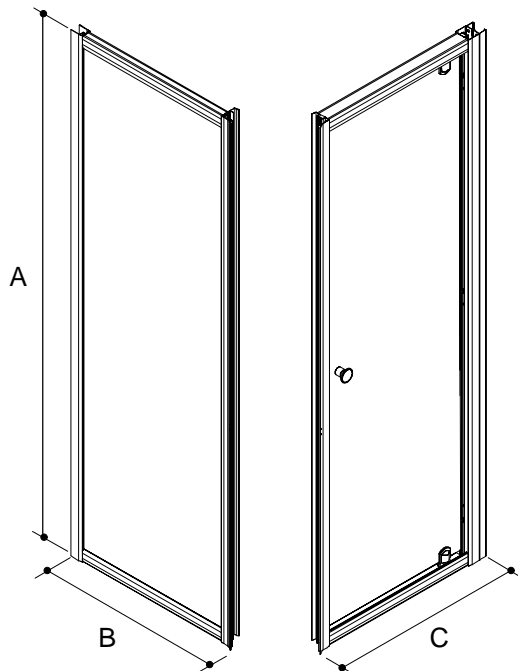

FEATURES

- Easy installation, factory preassembled door
- 3/4" (1.9cm) adjustability per side
- Corrosion resistant
- Stainless steel hardware
- Water tight design
- Easy clean removable seals
- Right or left door swing
- 1/4" (6mm) Frameless glass door panel
- Solid brass door handle

WaterHaven™ pivot with return panel shower door. Door shall have easy installation, with factory preassembled door. Door shall have 3/4" (1.9cm) adjustability per side, be corrosion resistant with stainless steel hardware. Door shall feature water tight design, easy clean removable seals, with right or left door swing and 1/4" (6mm) frameless glass door panel. Door shall have solid brass door handle. Shower door shall be Kohler Model K-441-_____-_____.

NOTE: RETURN PANEL MAY BE ATTACHED ON EITHER SIDE.

PLAN VIEW

Rough-In Notes	A	B	C
K-441	76" (193.cm)	28" (71.1cm)	27-9/16" (70.cm)

PRODUCT DIAGRAM