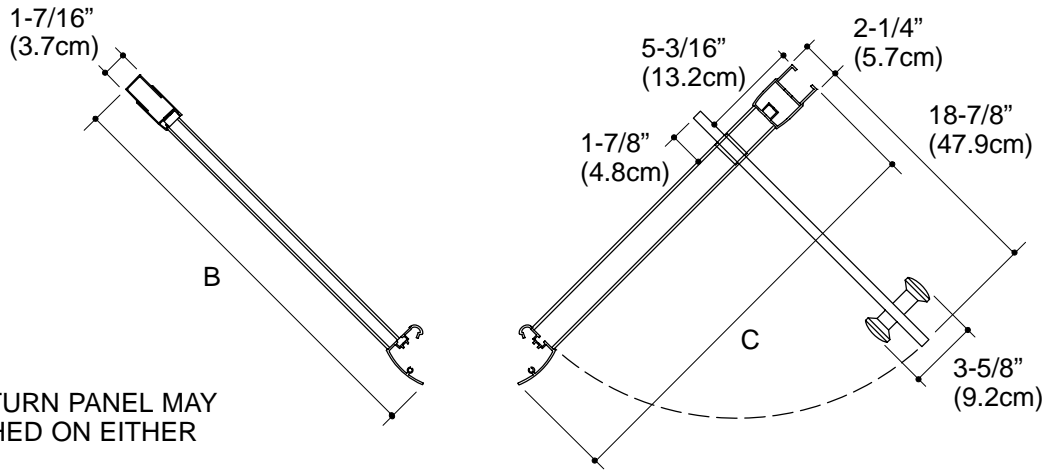

FEATURES

- Easy installation, factory preassembled door
- 3/4" (1.9cm) adjustability per side
- Corrosion resistant
- Stainless steel hardware
- Water tight design
- Easy clean removable seals
- Right or left door swing
- 1/4" (6mm) Frameless glass door panel
- Solid brass door handle

WaterHaven™ pivot with return panel shower door. Door shall have easy installation, with factory preassembled door. Door shall have 3/4" (1.9cm) adjustability per side, be corrosion resistant with stainless steel hardware. Door shall feature water tight design, easy clean removable seals, with right or left door swing and 1/4" (6mm) frameless glass door panel. Door shall have solid brass door handle. Shower door shall be Kohler Model K-441-_____-_____.

NOTE: RETURN PANEL MAY BE ATTACHED ON EITHER SIDE.

PLAN VIEW

Rough-In Notes	A	B	C
K-441	76" (193.cm)	28" (71.1cm)	27-9/16" (70.cm)

PRODUCT DIAGRAM