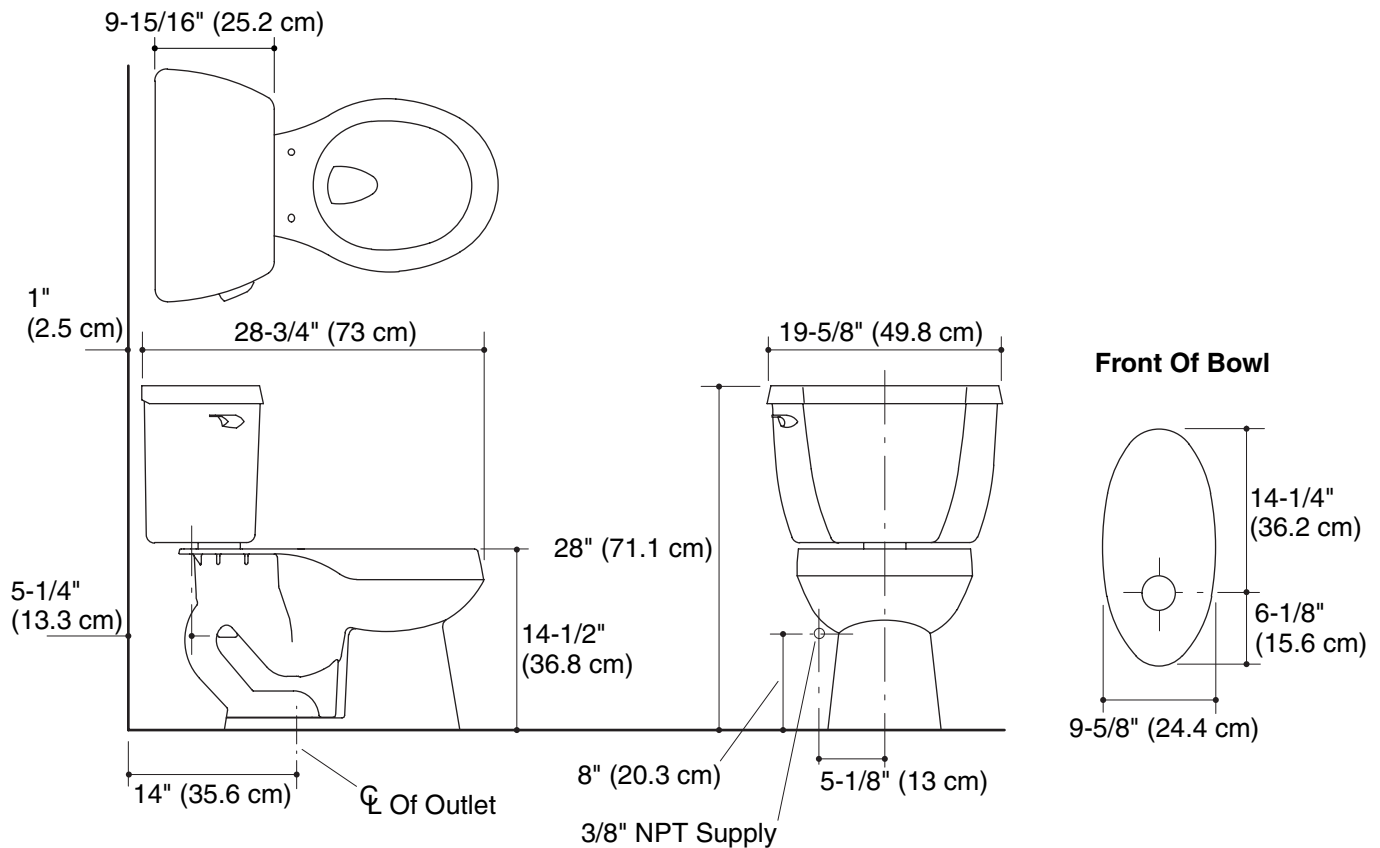

WELLWORTH®

Optional Accessories

K-9404-L	Trip lever, left-hand – non-CP	☐ PB	☐ Other _____
K-9404-R	Trip lever, right-hand – non-CP	☐ PB	☐ Other _____

Technical Information

Fixture:	
Configuration	two-piece, round-front
Water per flush	1.6 gal (6 L)
Passageway	2" (5.1 cm)
Water area	10-3/4" (27.3 cm) x 9" (22.9 cm)
Water depth from rim	6" (15.2 cm)
Seat post hole centers	5-1/2" (14 cm)

Included components:	
Bowl	K-4227
Tank	K-4621
Tank cover	84095
Trip lever	42528-CP
Bolt cap accessory pack	1013092

Installation Notes

Install this product according to the installation guide.

Product Diagram