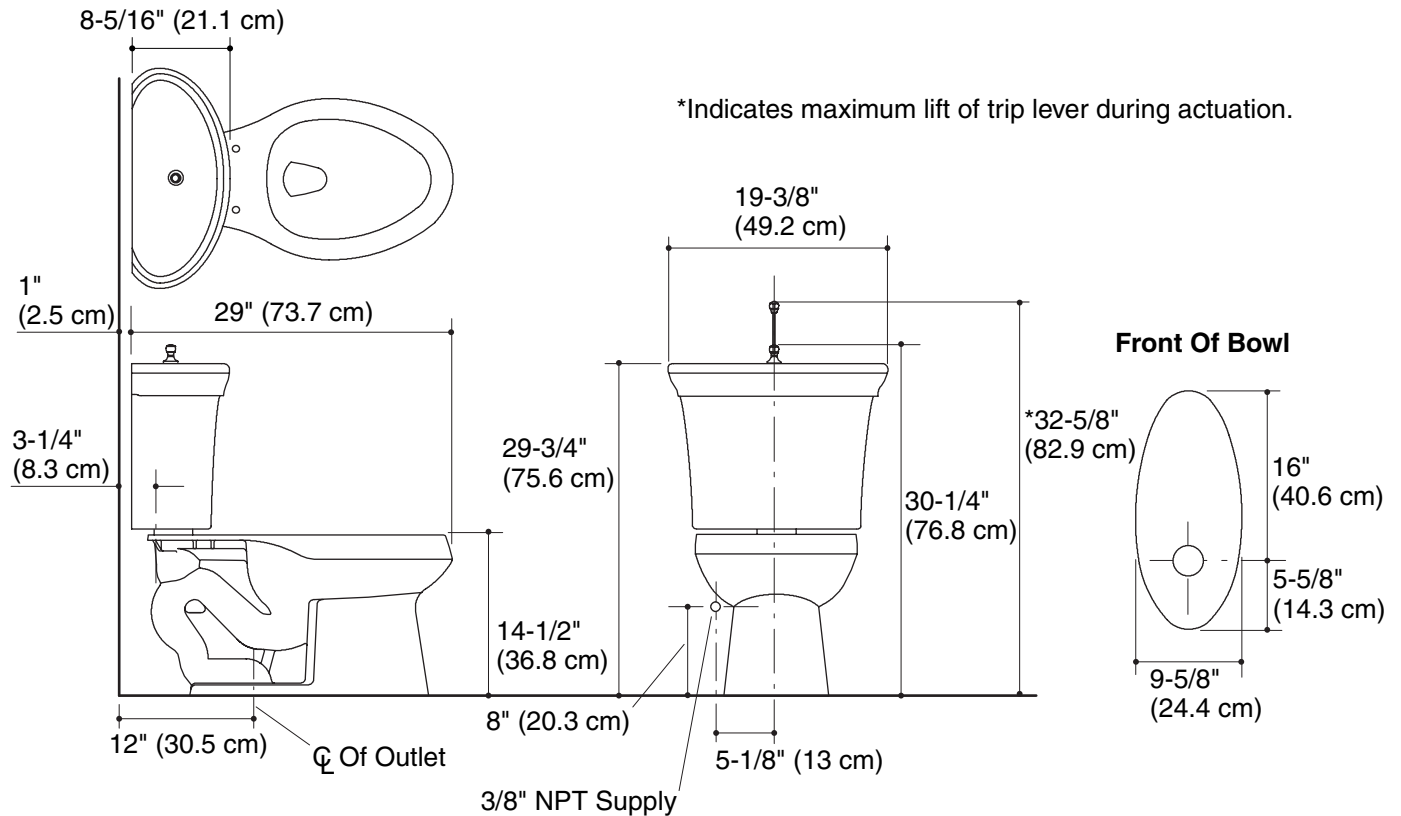

Technical Information

Fixture:	
Configuration	two-piece, elongated
Water per flush	1.6 gal (6 L)
Passageway	2" (5.1 cm)
Water area	10-3/4" (27.3 cm) x 9" (22.9 cm)
Water depth from rim	6" (15.2 cm)
Seat post hole centers	5-1/2" (14 cm)
Included components:	
Bowl	K-4276
Tank	K-4608
Flush actuator	K-9446-CP
Tank cover	1032188
Bolt cap accessory pack	1013092
Tank accessory pack	73062

Installation Notes

Install this product according to the installation guide.

Product Diagram