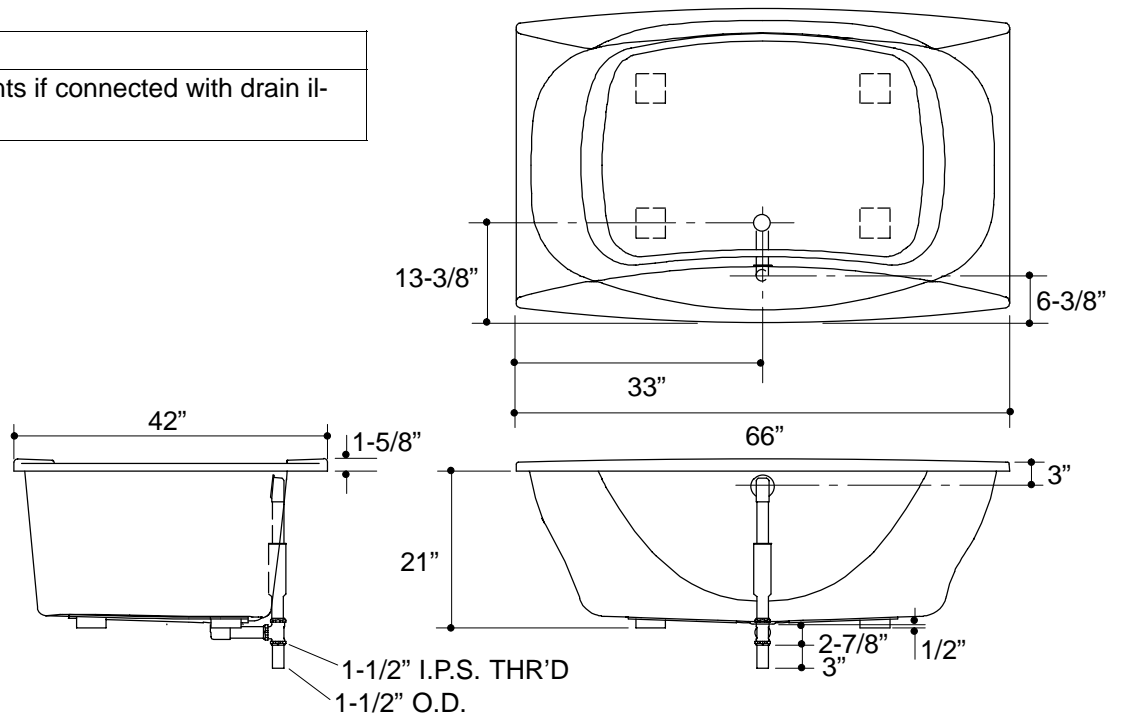

FEATURES

- 66" x 42" x 22-5/8"
- Acrylic

CODES/STANDARDS APPLICABLE

Specified model meets or exceeds the following:

- ANSI Z124.1
- IAPMO/UPC
- Canadian Standards Association (CSA)
- State of Massachusetts

PRODUCT SPECIFICATION:

The bath shall be 66" in length, 42" in width, and 22-5/8" in height. Bath shall be made of acrylic. Bath shall be Kohler Model K-1262-_____.

FOLIO

PRODUCT INFORMATION

Fixture*:	basin area	top area	weight
Bathing well	49" x 30"	62" x 33"	108 lbs.
	water depth	capacity	
To overflow	17"	111 gals.	

* Approximate measurements for comparison only.

INSTALLATION NOTES

If installing a rim-mount faucet, make sure there is no interference with drain overflow and circulating system before drilling any holes. Consult local and national codes for minimum air gap requirements if installing a spout on the faucet deck.

Roughing-In Notes

No change in measurements if connected with drain illustrated.

1.25>132

PRODUCT DIAGRAM