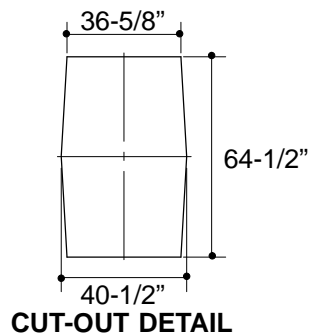

FEATURES

- 66" x 42" x 22-5/8"
- Acrylic

CODES/STANDARDS APPLICABLE

Specified model meets or exceeds the following:

- ANSI Z124.1
- IAPMO/UPC
- Canadian Standards Association (CSA)
- State of Massachusetts

PRODUCT SPECIFICATION:

The bath shall be 66" in length, 42" in width, and 22-5/8" in height. Bath shall be made of acrylic. Bath shall be Kohler Model K-1262-_____.

FOLIO

PRODUCT INFORMATION

Fixture*:	basin area	top area	weight
Bathing well	49" x 30"	62" x 33"	108 lbs.
	water depth	capacity	
To overflow	17"	111 gals.	

Roughing-In Notes

No change in measurements if connected with drain illustrated.

1.25>132

PRODUCT DIAGRAM