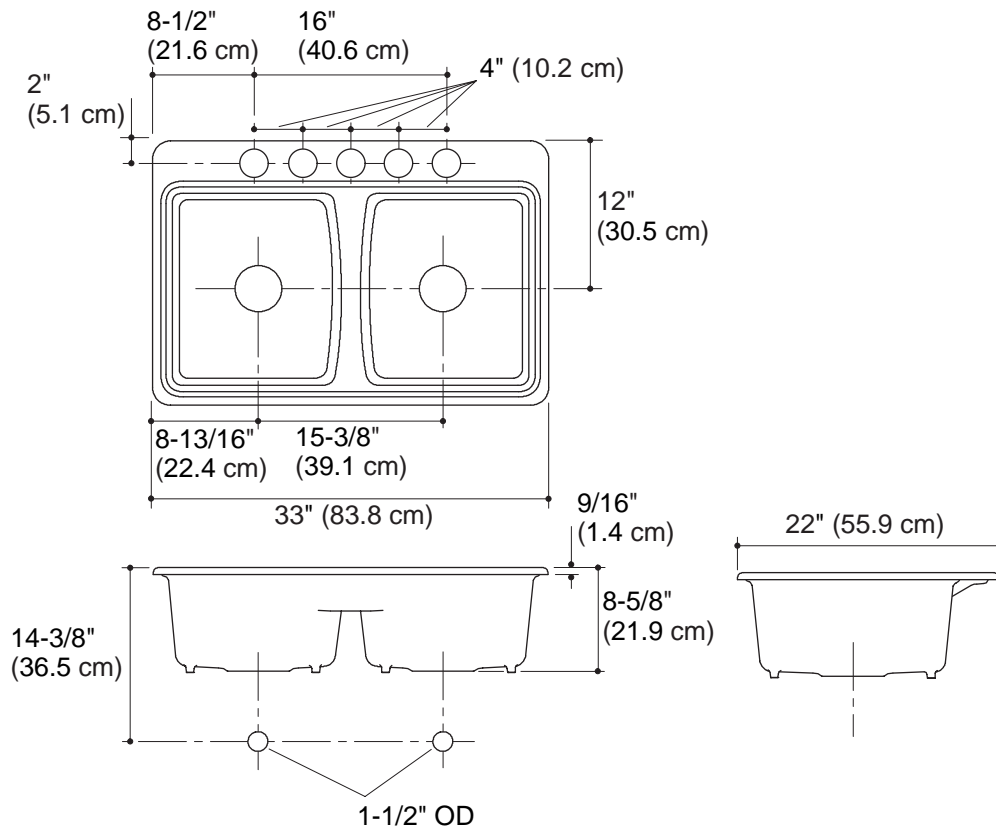

Features

- KOHLER cast iron
- Acid-resistant enamel finish
- Undercounter
- Double (equal) compartment
- 5-hole (oversized)
- Undermount sink kit 23" (58.4) included
- 33" (83.8 cm) x 22" (55.9 cm)

ENAMELED CAST IRON UNDERCOUNTER SINK K-5815-5U

Product Specification:

The undercounter sink shall be 33" (83.8 cm) in length and 22" (55.9 cm) in width. Sink shall be made of cast iron with acid-resistant enamel finish. Sink shall be double (equal) compartment. Sink shall be 5-hole (oversized). Sink shall include undermount sink kit 23" (58.4 cm). Sink shall be Kohler Model K-5815-5U-_____.

DEERFIELD™

Technical Information

Fixture*:	Basin area	Water depth
Sink	14-1/8" (35.9 cm) x 16-1/16" (40.8 cm)	8" (20.3 cm)
Drain holes	3-7/8" (9.8 cm) D.	
Faucet holes	2-3/8" (6 cm) D.	
* Approximate measurements for comparison only.		

Included components:	
Cut-out template	1040250-7
Undermount sink kit 23" (58.4 cm)	1054375

Installation Notes

Install this product according to the installation guide.

Product Diagram

DEERFIELD™ ENAMELED CAST IRON UNDERCOUNTER SINK