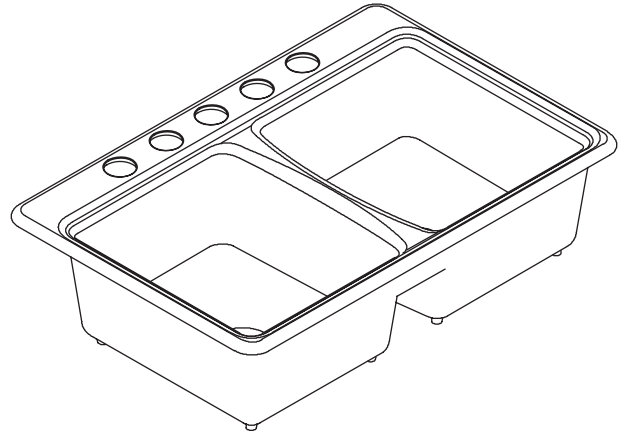

Features

- KOHLER cast iron
- Acid-resistant enamel finish
- Undercounter
- Double (equal) compartment
- 5-hole (oversized)
- Undermount sink kit 23" (58.4) included
- 33" (83.8 cm) x 22" (55.9 cm)

ENAMELED CAST IRON UNDERCOUNTER SINK K-5815-5U

- CP: Polished Chrome
- Other: Refer to Price Book for additional colors/finishes

Specified Model

Model	Description	Colors/Finishes	
K-5815-5U	5-hole undercounter sink with undermount sink kit 23" (58.4 cm)	<input type="checkbox"/> 0 White	<input type="checkbox"/> Other_____
Recommended Accessories			
K-9000	P-Trap	<input type="checkbox"/> CP	
Optional Accessories			
K-6039	Bottom basin rack	<input type="checkbox"/> 0 White	<input type="checkbox"/> Other_____
K-6624	Hardwood cutting board	<input type="checkbox"/> NA	
K-8801	Duostrainer® sink strainer	<input type="checkbox"/> CP	<input type="checkbox"/> Other_____

Product Specification:

The undercounter sink shall be 33" (83.8 cm) in length and 22" (55.9 cm) in width. Sink shall be made of cast iron with acid-resistant enamel finish. Sink shall be double (equal) compartment. Sink shall be 5-hole (oversized). Sink shall include undermount sink kit 23" (58.4 cm). Sink shall be Kohler Model K-5815-5U-_____.

DEERFIELD™

Technical Information

Fixture*:	Basin area	Water depth
Sink	14-1/8" (35.9 cm) x 16-1/16" (40.8 cm)	8" (20.3 cm)
Drain holes	3-7/8" (9.8 cm) D.	
Faucet holes	2-3/8" (6 cm) D.	
* Approximate measurements for comparison only.		