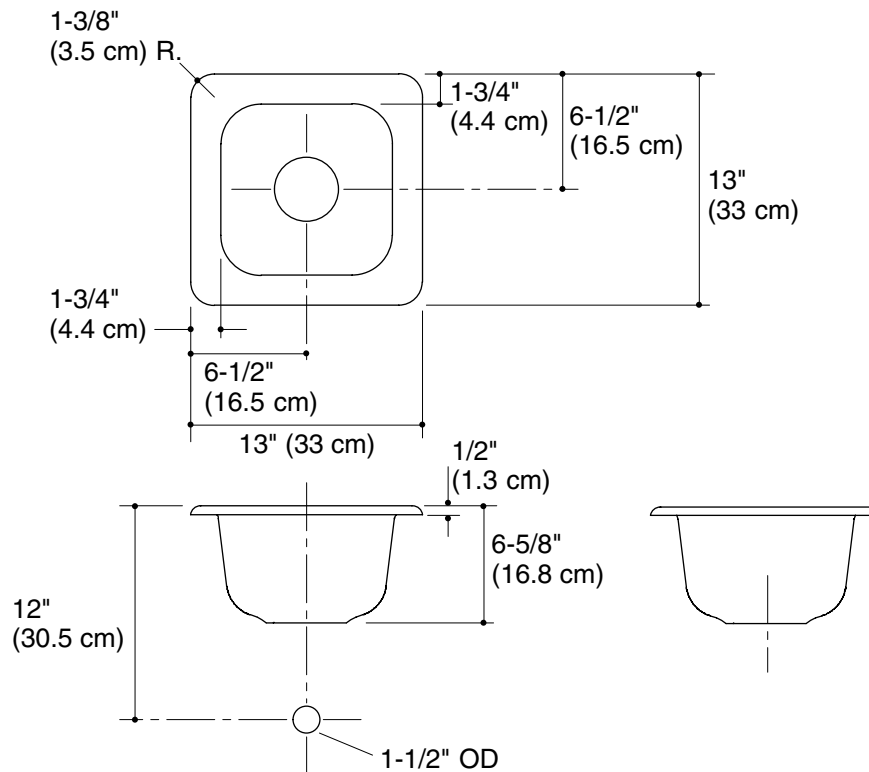

Product Specification

The entertainment sink shall be made of cast iron with acid-resistant enamel finish. Sink shall be self-rimming and single compartment. Sink shall be 13" (33 cm) in length and 13" (33 cm) in width. Sink shall be Kohler Model K-6552-_____.

ADDISON™

Technical Information

Fixture*:	
Basin area	10" (25.4 cm) x 10" (25.4 cm)
Water depth	6" (15.2 cm)
Drain hole	3-5/8" (9.2 cm) D.
* Approximate measurements for comparison only.	

Installation Notes

Install this product according to the installation guide.
Cutout is 11-3/4" (29.8 cm) by 11-3/4" (29.8 cm) with 1" (2.5 cm) radius corners.

Product Diagram