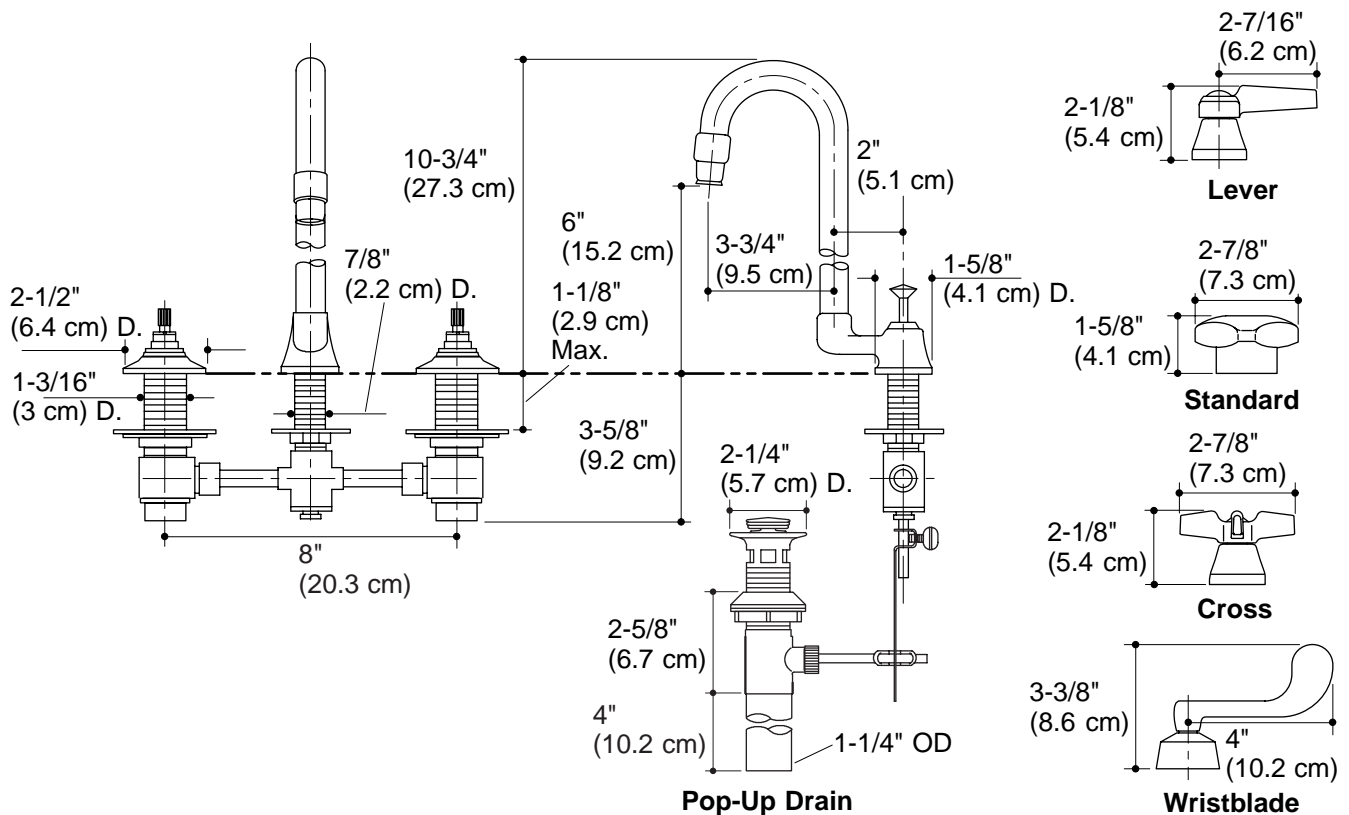

TRITON™

Technical Information

Applicable faucet:	
Base faucet with standard aerator but without handles*	K-7465-K
Base faucet with vandal-resistant Water-Guard® aerator but without handles*	K-7465-KE
Applicable Triton™ handles:	
Standard handles	K-16012-2
Cross handles	K-16012-3
Lever handles	K-16012-4
Wristblade lever handles	K-16012-5
* Handles must be ordered to complete faucet.	
Cross and lever handles are ADA compliant.	ADA

Installation Notes

Install this product according to the installation guide.

Product Diagram