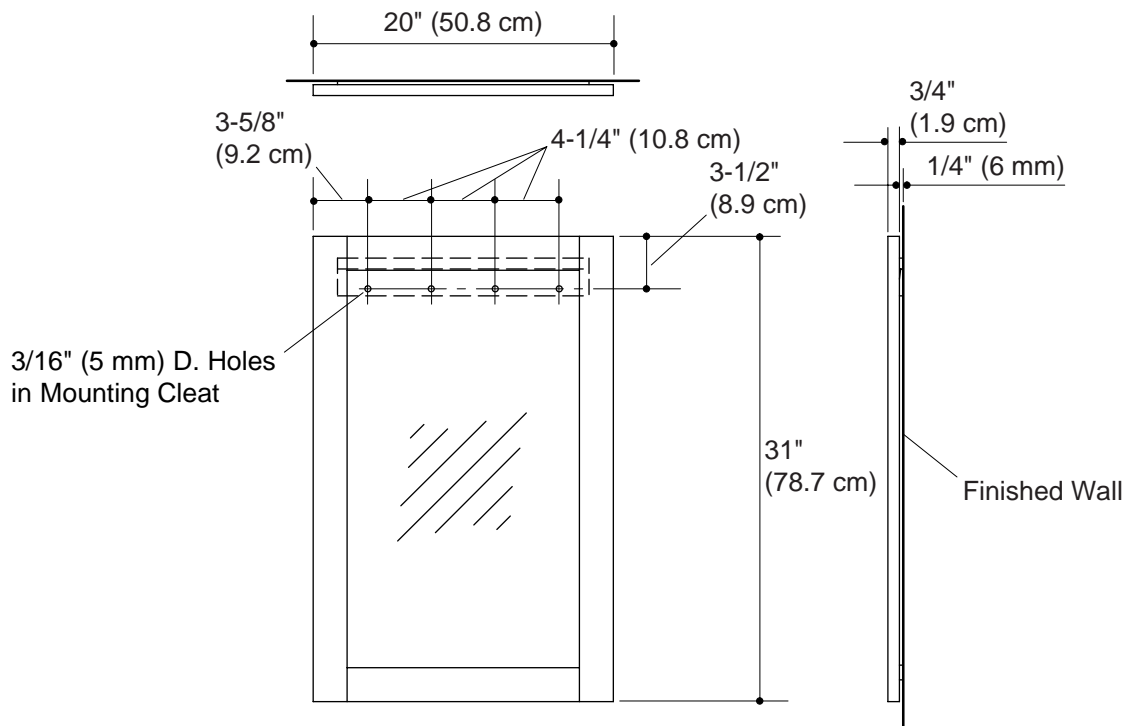

Features

- Solid select hard maple frame
- Wall-mount installation
- 20" (50.8 cm) x 31" (78.7 cm)

MIRROR K-3113

Codes/Standards Applicable

Specified model meets or exceeds the following:

- None applicable

Colors/Finishes

- F2: Black Forest

Specified Model

Model	Description	Colors/Finishes
K-3113	Mirror	<input type="checkbox"/> F2

Product Specification

The mirror shall be 20" (50.8 cm) in width and 31" (78.7 cm) in height. Mirror shall have a solid select hard maple frame. Mirror shall be wall-mount installed. Mirror shall be Kohler Model K-3113-_____.

Product Diagram