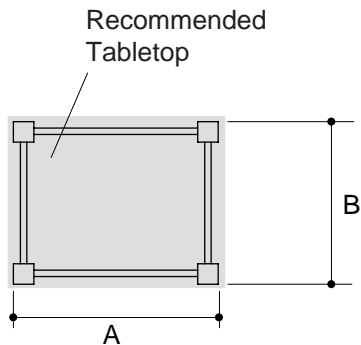

TELLIEUR™

Recommended Accessories		Colors/Finishes				
K-3040	Tabletop, 24" (61 cm) x 19" (48.3 cm)	☐T6	☐T7	☐T8	☐T9	☐ST
K-3041	Tabletop, 24" (61 cm) x 22" (55.9 cm)	☐T6	☐T7	☐T8	☐T9	☐ST
K-3042	Tabletop, 36" (91.4 cm) x 19" (48.3 cm)	☐T6	☐T7	☐T8	☐T9	☐ST
K-3043	Tabletop, 36" (91.4 cm) x 22" (55.9 cm)	☐T6	☐T7	☐T8	☐T9	☐ST
K-3044	Tabletop, 36" (91.4 cm) x 19" (48.3 cm) for offset lavatory placement.	☐T6	☐T7	☐T8	☐T9	☐ST

Optional Accessories		Colors/Finishes
K-3114-00	Shelf, 22-3/4" (57.8 cm) x 17-3/4" (45.1 cm)	☐F2
K-3114-01	Shelf, 22-3/4" (57.8 cm) x 20-3/4" (52.7 cm)	☐F2
K-3114-02	Shelf, 34-3/4" (88.3 cm) x 17-3/4" (45.1 cm)	☐F2
K-3114-03	Shelf, 34-3/4" (88.3 cm) x 20-3/4" (52.7 cm)	☐F2
K-3112-00	Towel bar, 11-3/4" (29.8 cm)	☐SP
K-3112-01	Towel bar, 14-3/4" (37.5 cm)	☐SP

Roughing-In Notes				
	A	B	C	D
K-3100	22-3/4" (57.8 cm)	17-3/4" (45.1 cm)	28" (71.1 cm)	4" (10.2 cm)
K-3101	22-3/4" (57.8 cm)	20-3/4" (52.7 cm)	32" (81.3 cm)	7" (17.8 cm)
K-3102	34-3/4" (88.3 cm)	17-3/4" (45.1 cm)	28" (71.1 cm)	4" (10.2 cm)
K-3103	34-3/4" (88.3 cm)	20-3/4" (52.7 cm)	32" (81.3 cm)	7" (17.8 cm)