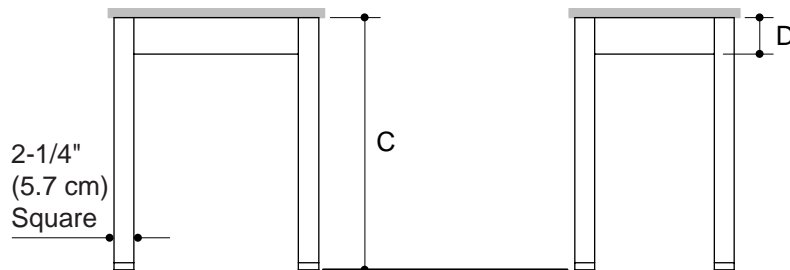

Product Diagram