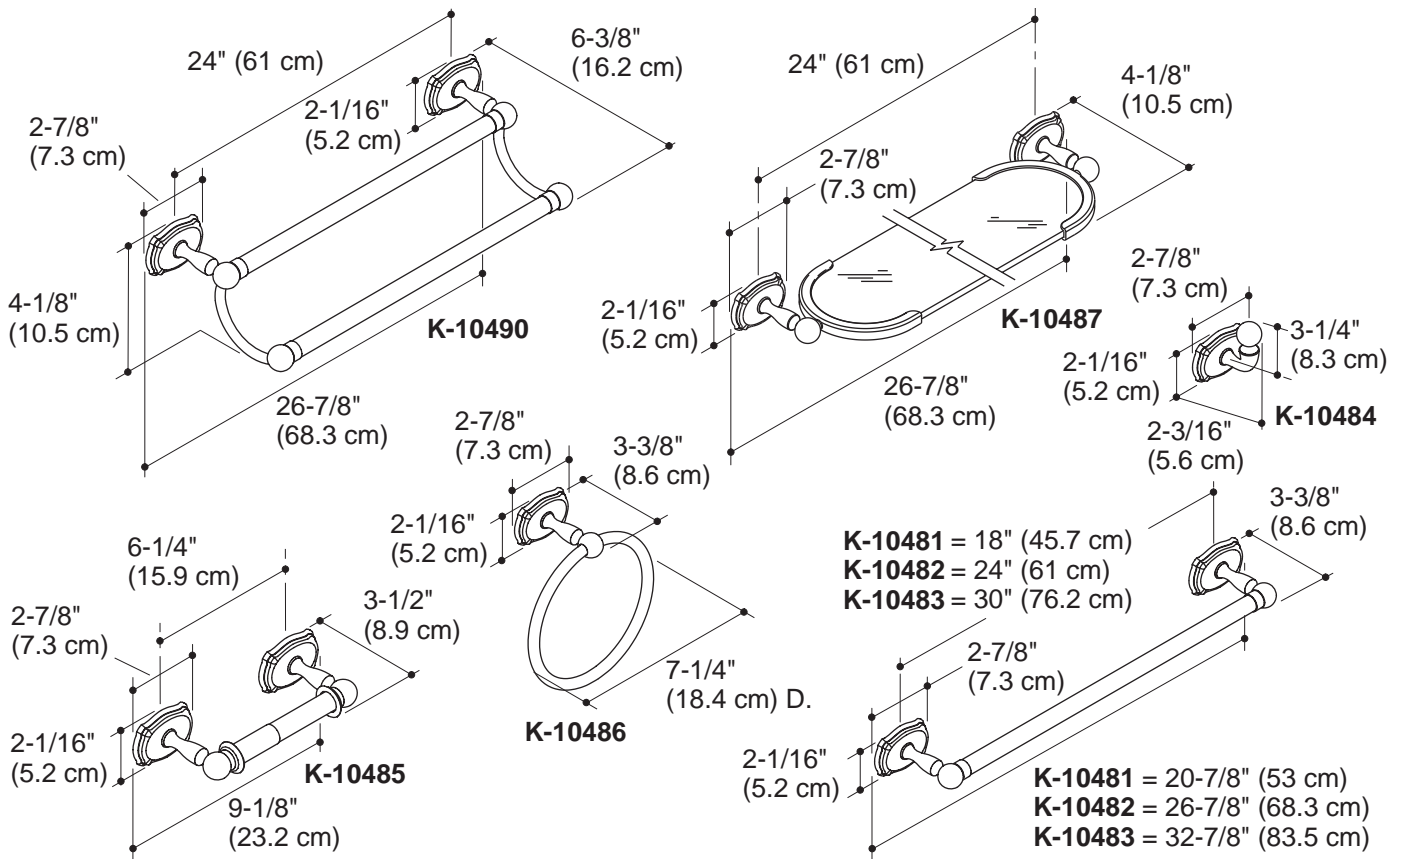

Features

- Metal construction
- Classic styling
- Complements Portrait Suite

Colors/Finishes

- CP: Polished Chrome
- Other: Refer to Price Book for additional colors/finishes

Specified Model

Model/Description	
K-10481 Portrait 18" (45.7 cm) Towel Bar <input type="checkbox"/> CP <input type="checkbox"/> Other _____	
K-10482 Portrait 24" (61 cm) Towel Bar <input type="checkbox"/> CP <input type="checkbox"/> Other _____	
K-10483 Portrait 30" (76.2 cm) Towel Bar <input type="checkbox"/> CP <input type="checkbox"/> Other _____	
K-10484 Portrait Robe Hook <input type="checkbox"/> CP <input type="checkbox"/> Other _____	
K-10485 Portrait Toilet Tissue Holder <input type="checkbox"/> CP <input type="checkbox"/> Other _____	
K-10486 Portrait Towel Ring <input type="checkbox"/> CP <input type="checkbox"/> Other _____	
K-10487 Portrait Glass Shelf <input type="checkbox"/> CP <input type="checkbox"/> Other _____	

Model/Description	
K-10490 Portrait 24" (61 cm) Double Towel Bar <input type="checkbox"/> CP <input type="checkbox"/> Other _____	

PORTRAIT®

Product Diagram