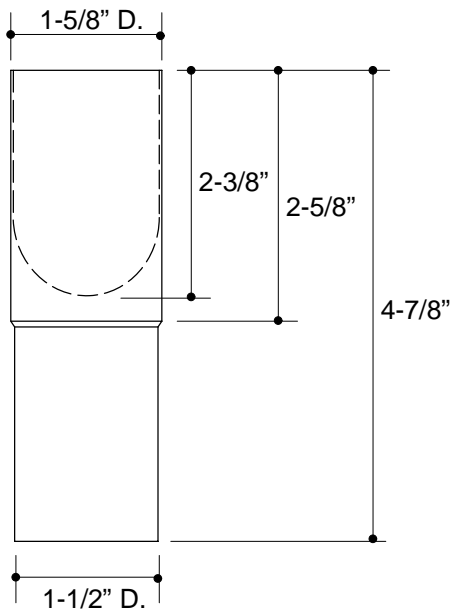

FEATURES

- Brass construction
- Conceals drain in console table installations

CODES/STANDARDS APPLICABLE

Specified model meets or exceeds the following:

- ASME/ANSI A112.18.1M

COLORS/FINISHES

- CP Polished Chrome
- PB Polished Brass
- Other Refer to Faucets Price Book for additional finishes

SPECIFIED MODEL:

Model	Description			
K-7709	Drain Shroud	<input type="checkbox"/> CP	<input type="checkbox"/> PB	<input type="checkbox"/> Other_____

PRODUCT SPECIFICATION:

Drain shroud shall be of brass construction. Product conceals drains and is intended for console table installations. Drain shroud shall be Kohler Model K-7709-_____-_____.

PRODUCT DIAGRAM