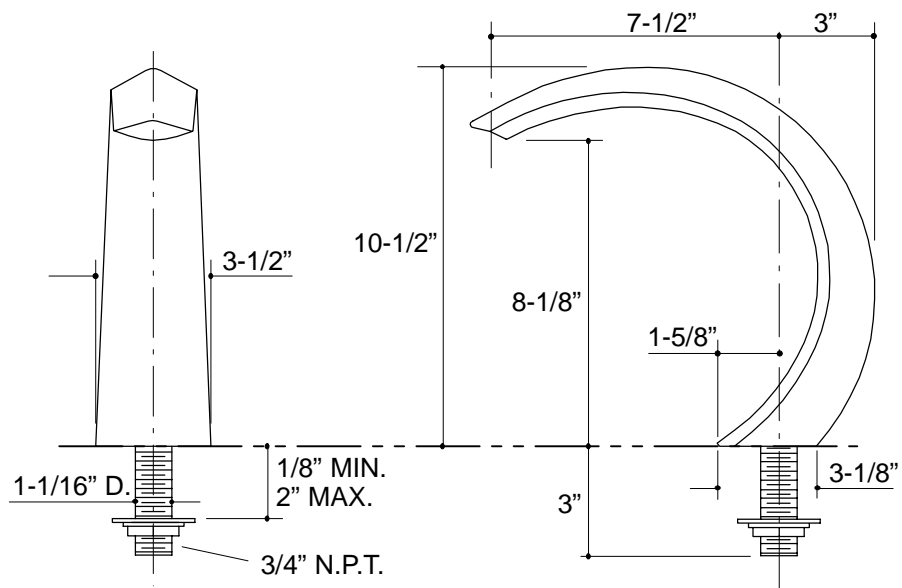

**CRESCENT BATH SPOUT  
K-6945**

**FEATURES**

- Brass construction
- Deck-mount
- 7-1/2" Crescent non-diverter spout with N.P.T. connection

**CODES/STANDARDS APPLICABLE**

Specified model meets or exceeds the following:

**PRODUCT SPECIFICATION:**

Deck-mount non-diverter bath spout shall be of brass construction. Product shall feature a 7-1/2" Crescent non-diverter bath spout with N.P.T. connection. Spout shall be Kohler Model K-6945-\_\_\_\_\_.