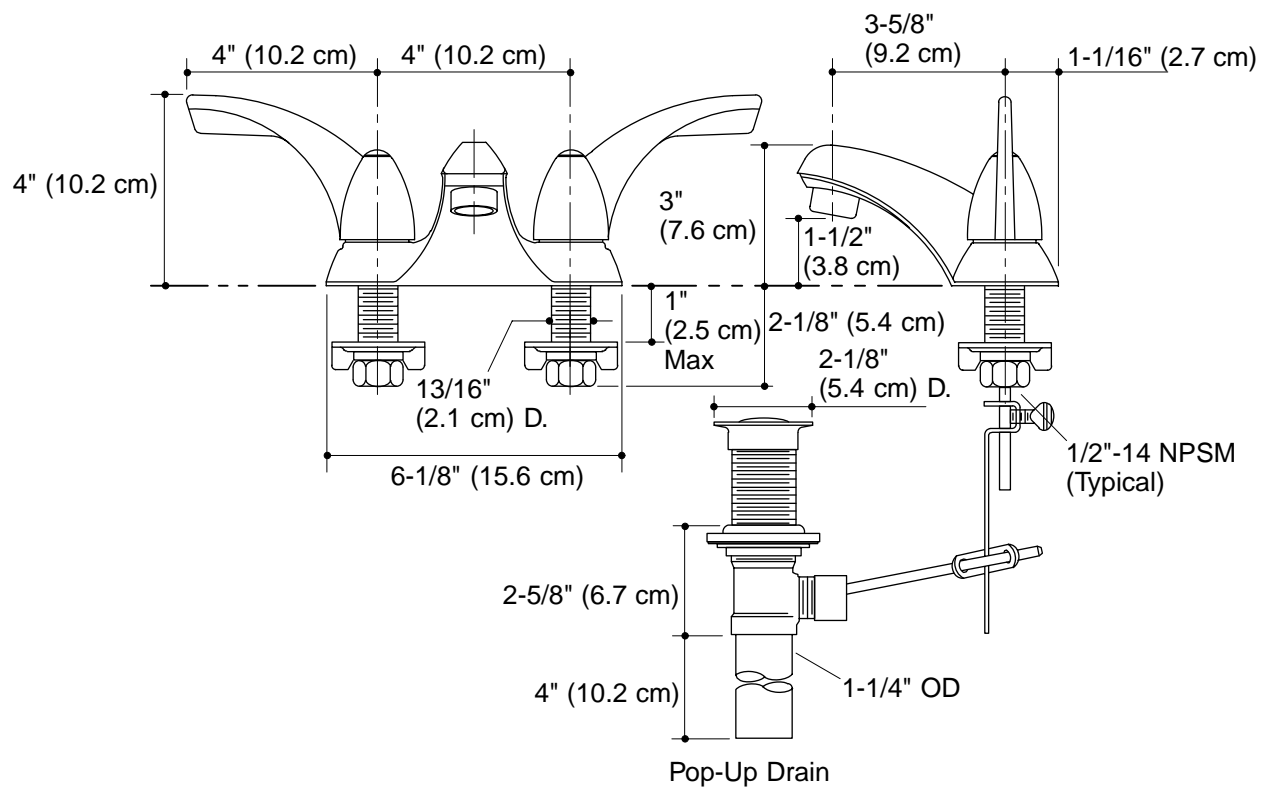

CORALAIS®

Installation Notes

Install this product according to the installation guide.

Product Diagram