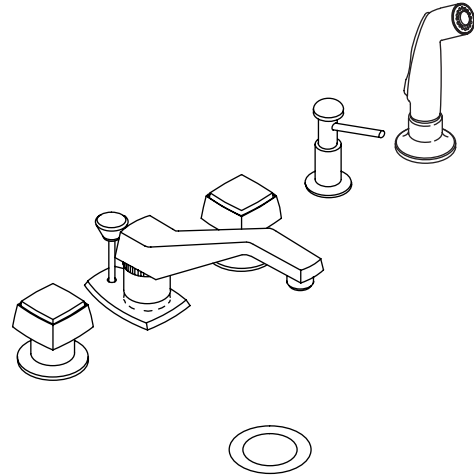

**Features**

- Brass construction
- For 8" (20.3 cm) centers
- Brass valve bodies
- Quarter-turn washerless ceramic disc valves
- 6-1/2" (16.5 cm) swing spout
- 2.0 gallons (7.5 L) per minute
- Pop-up drain with lift rod and tailpiece
- Square handles
- White shampoo spray
- Available with or without soap/lotion dispenser
- K-6956-2 is intended for K-2170 Lady Vanity™ lavatory installations
- K-6962-2 is intended for K-2885 Man's Lav™ lavatory installations

**LAVATORY SHAMPOO FAUCET  
K-6962-2  
ALSO K-6956-2**

**Codes/Standards Applicable**

Specified model meets or exceeds the following:

- ASME A112.18.1
- CSA B125
- Energy Policy Act of 1992 (EPACT)
- IAPMO/UPC
- NSF 61

**Product Specification**

Two-handle widespread lavatory shampoo faucet shall be of brass construction. Faucet shall feature brass valve bodies. Faucet shall feature quarter-turn washerless ceramic disc valves, assuring positive handle stop positioning. Product shall include 8" (20.3 cm) centers, 6-1/2" (16.5 cm) swing spout, pop-up drain with lift rod and tailpiece, square handles, and white shampoo spray. Optional features shall be with or without soap/lotion dispenser. K-6952-2 is intended for K-2170 Lady Vanity lavatory installations, and K-6962-2 is intended for K-2885 Man's Lav lavatory installations. Faucet shall be Kohler Model K-\_\_\_\_\_-2-\_\_\_\_\_.