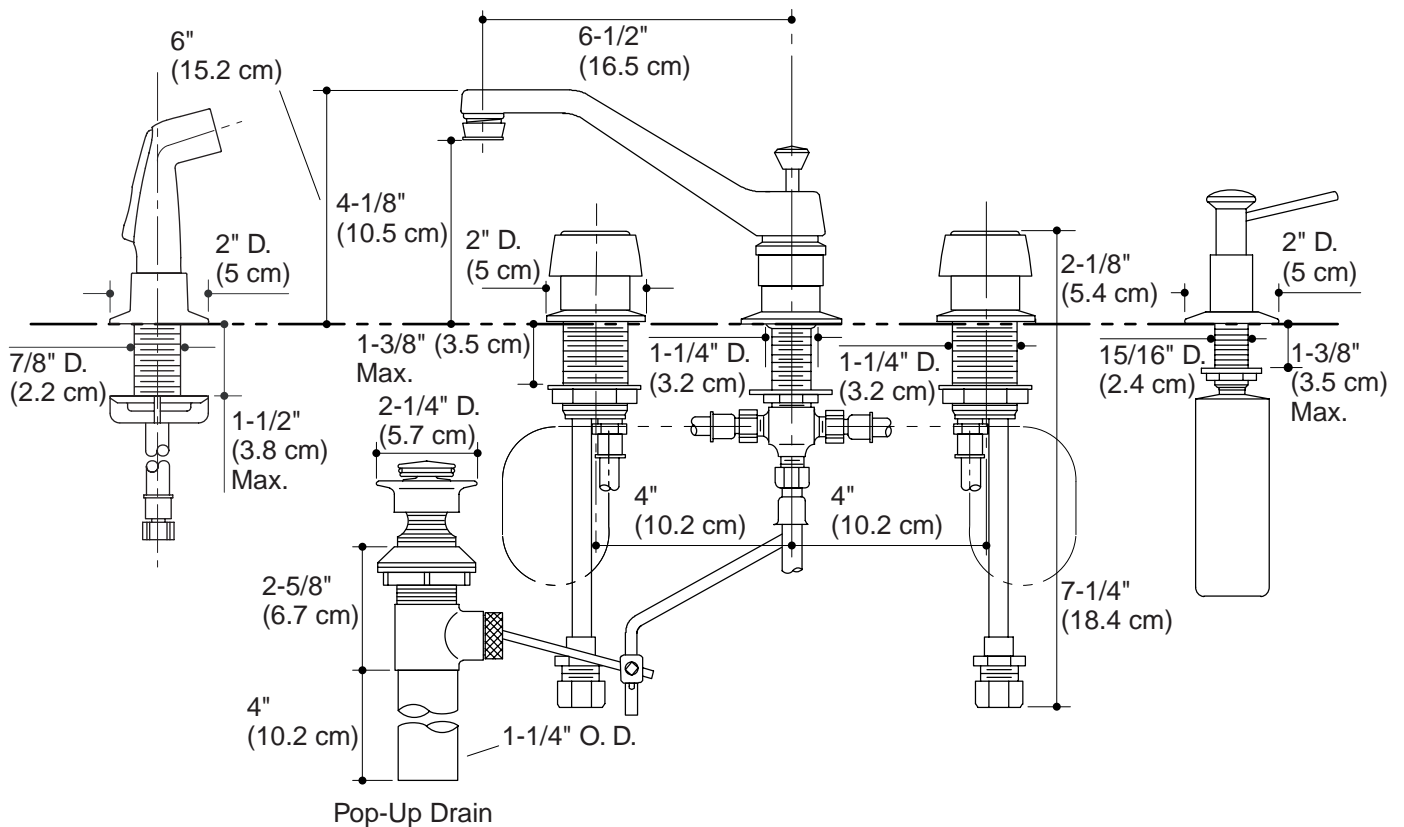

ALTERNA™

Installation Notes

Install this product according to the installation guide.

Product Diagram