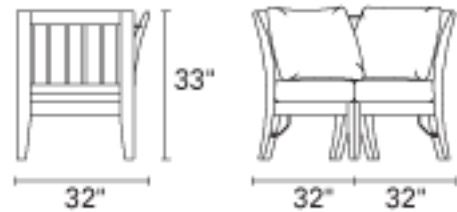

IPANEMA Sectional Corner Chair

The IPANEMA sectional combines exceptional comfort with versatility. Endless seating arrangements can be formed by combining the armless chair, armless settee, chaise, and corner chair. Stainless steel clips are provided to secure pieces together. All pieces are extra deep for additional comfort and loungeability, and reinforced by marine grade stainless steel accents that are both beautiful and functional. Cushions are included in the price and constructed from weather friendly Sunbrella® fabric.

#IP28 Ipanema Sectional Corner Chair (46 lbs.)

Kingsley-Bate, Ltd.
7200 Gateway Court,
Manassas, Virginia 20109 U.S.A.

Tel: 703-361-7000
Fax: 703-361-7001
Email: teak@kingsleybate.com