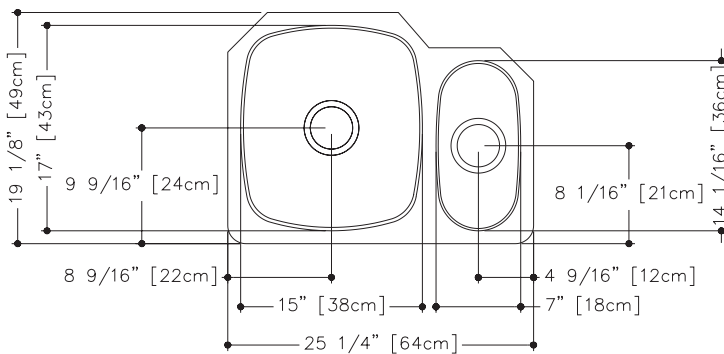

**Optional Accessories**

**KSDC3RU/9 SPECIFICATION**

Model KSDC3RU/9 is a large bowl/small bowl undermount sink manufactured for Franke Consumer Products from 18 gauge, 18-10 stainless steel. Product has a silk finished rim and radiant silk finished bowls. Sink is fully undercoated. Basket strainer waste fittings (3 1/2", 89 mm), template, and installation kit are included. Sink is backed with a limited buyer lifetime warranty.

- O.D. 19 1/8" x 25 1/4" x 9" (small bowl is 5 1/2" deep) 49 x 64 x 23 cm (small bowl is 14 cm deep)
- **Recommended for minimum 30" base cabinet**

FUN# 122.0044.991