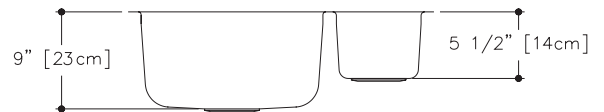

**Optional Accessories**

**KSDC3RU/9 SPECIFICATION**

Model KSDC3RU/9 is a large bowl/small bowl undermount sink manufactured for Franke Consumer Products from 18 gauge, 18-10 stainless steel. Product has a silk finished rim and radiant silk finished bowls. Sink is fully undercoated. Basket strainer waste fittings (3 1/2", 89 mm), template, and installation kit are included. Sink is backed with a limited buyer lifetime warranty.

- O.D. 19 1/8" x 25 1/4" x 9" (small bowl is 5 1/2" deep) 49 x 64 x 23 cm (small bowl is 14 cm deep)
- **Recommended for minimum 30" base cabinet**

FUN# 122.0044.991