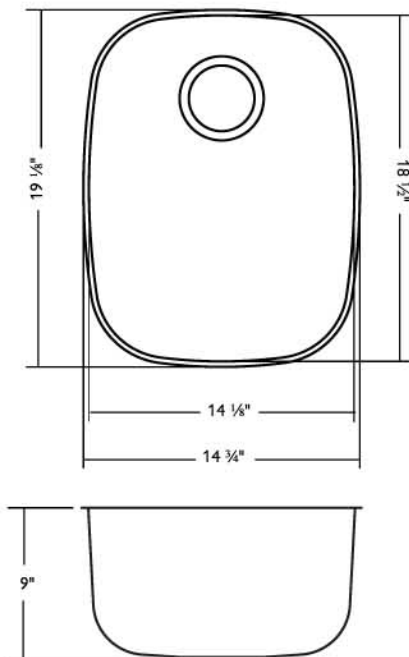

Fits 24" Cabinet

Model #	Faucet Holes	Finish Deck/Bowl	Bowl Size ↕ X ↔	Sink Depth	Overall Dimension	Gauge	Cutout Dimension
US1914/90K/E	NA	Silk	18 1/2" x 14 1/8"	9"	19 1/8" x 14 3/4"	18	Refer To Template*

*DXF files are available for use with CNC equipment. Visit our website.