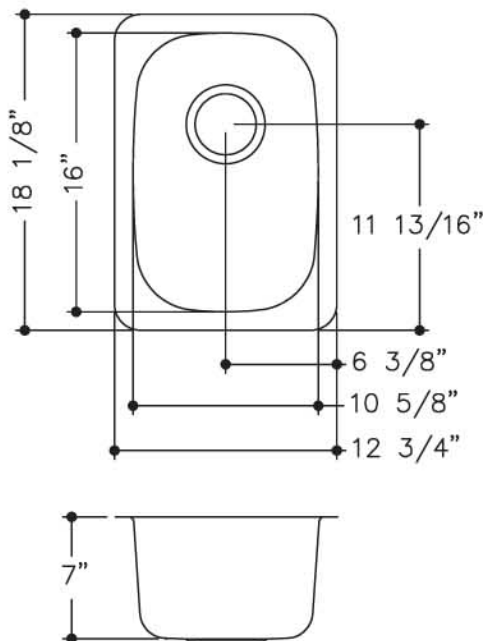

Fits 18" Cabinet

Model #	Faucet Holes	Finish Deck/Bowl	Bowl Size ↕ × ↔	Sink Depth	Overall Dimension	Gauge	Cutout Dimension
US1813/70RK/E	NA	Radiant/Silk	16" x 10 5/8"	7"	18 1/8" x 12 3/4"	18	Refer To Template*

*DXF files are available for use with CNC equipment. Visit our website.