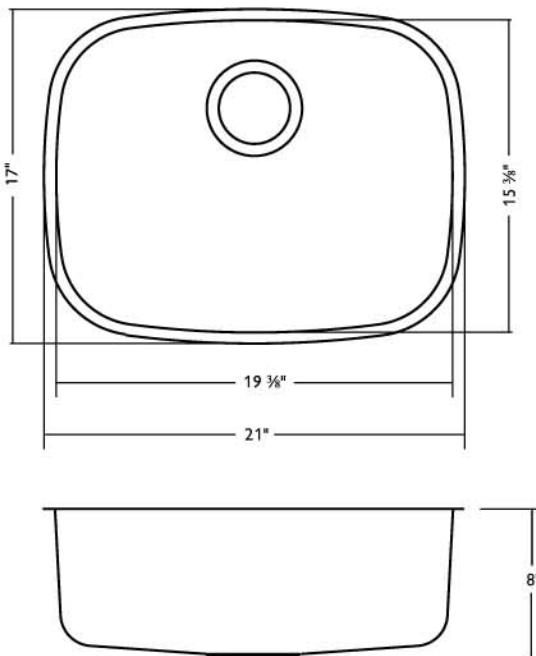

Fits 24" Cabinet

Model #	Faucet Holes	Finish Deck/Bowl	Bowl Size ↕ X ↔	Sink Depth	Overall Dimension	Gauge	Cutout Dimension
US1721/80K/E	NA	Silk	15 3/8" x 19 3/8"	8"	17" x 21"	18	Refer To Template*

*DXF files are available for use with CNC equipment. Visit our website.