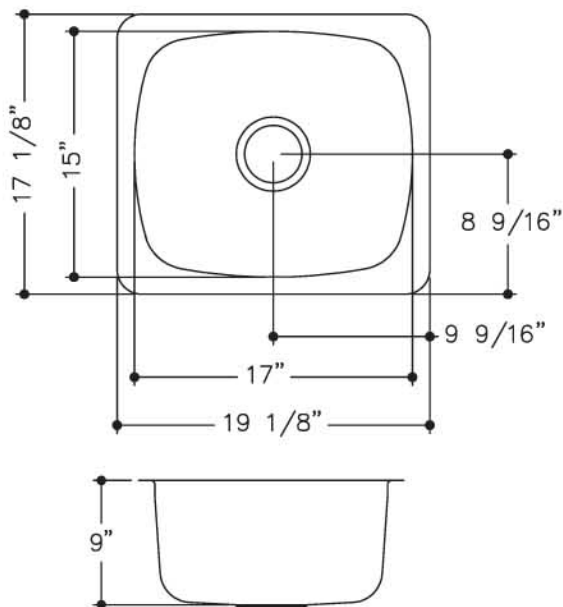

Fits 24" Cabinet

Model #	Faucet Holes	Finish Deck/Bowl	Bowl Size ↕ × ↔	Sink Depth	Overall Dimension	Gauge	Cutout Dimension
US1719/90RK/E	NA	Radiant/Silk	15" x 17"	9"	17 1/8" x 19 1/8"	18	Refer To Template*

*DXF files are available for use with CNC equipment. Visit our website.