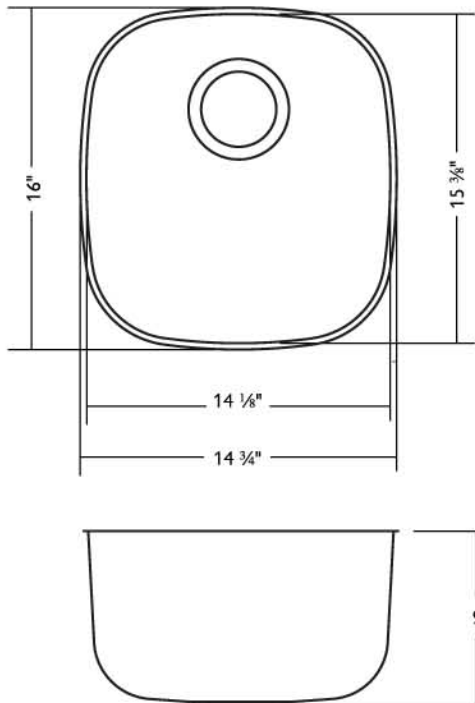

Fits 21" Cabinet

Model #	Faucet Holes	Finish Deck/Bowl	Bowl Size ↕ × ↔	Sink Depth	Overall Dimension	Gauge	Cutout Dimension
US1614/90K/E	NA	Silk	15 3/8" x 14 1/8"	9"	16" x 14 3/4"	18	Refer To Template*

*DXF files are available for use with CNC equipment. Visit our website.