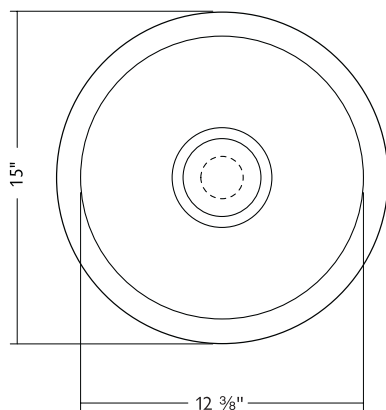

- **18-8 Stainless Steel**
- **Sound Deadening Pad**
- **Can Be Top Mounted or Undermounted**
- **Limited Lifetime Buyer Warranty**

UR15/60K shown

Fits 21" Cabinet.

Model #	Faucet Holes	Finish Deck/Bowl	Bowl Size	Sink Depth	Overall Dimension	Gauge	Cutout Dimension
UR15/60K	NA	Silk	12 3/8" Diameter	6"	15" Diameter	20	14 3/8" for topmount intallation*
UR15/60K/2 opening for 2" drain	NA	Silk					

*Diameter for undermount installation depends on consumer's preference (reveal, flush, overhang).

JOB NAME: _____

DATE: _____

CUSTOMER: _____

MODEL SPECIFIED: _____

QUANTITY: _____

ARCHITECT/ENGINEER: _____