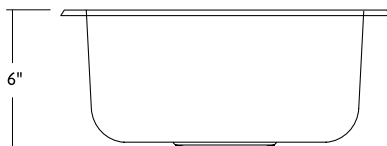

- **18-8 Stainless Steel**
- **Sound Deadening Pad**
- **Can Be Top Mounted or Undermounted**
- **Limited Lifetime Buyer Warranty**

UR15/60K shown

Fits 21" Cabinet.

Model #	Faucet Holes	Finish Deck/Bowl	Bowl Size	Sink Depth	Overall Dimension	Gauge	Cutout Dimension
UR15/60K	NA	Silk	12 3/8" Diameter	6"	15" Diameter	20	14 3/8" for topmount intallation*
UR15/60K/2 opening for 2" drain	NA	Silk					

*Diameter for undermount installation depends on consumer's preference (reveal, flush, overhang).

JOB NAME: _____

DATE: _____

CUSTOMER: _____

MODEL SPECIFIED: _____

QUANTITY: _____

ARCHITECT/ENGINEER: _____