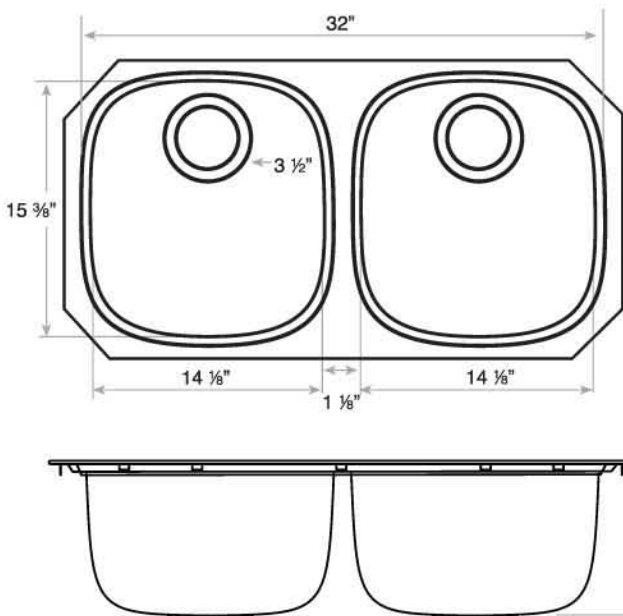

Fits 36" Cabinet

Model #	Faucet Holes	Finish Deck/Bowl	Bowl Size ↕ × ↔	Sink Depth	Overall Dimension	Gauge	Cutout Dimension
UD1832/90K/E	NA	Silk	15 3/8" x 14 1/8"	9"	18" x 32"	18	Refer To Template*

*DXF files are available for use with CNC equipment. Visit our website.