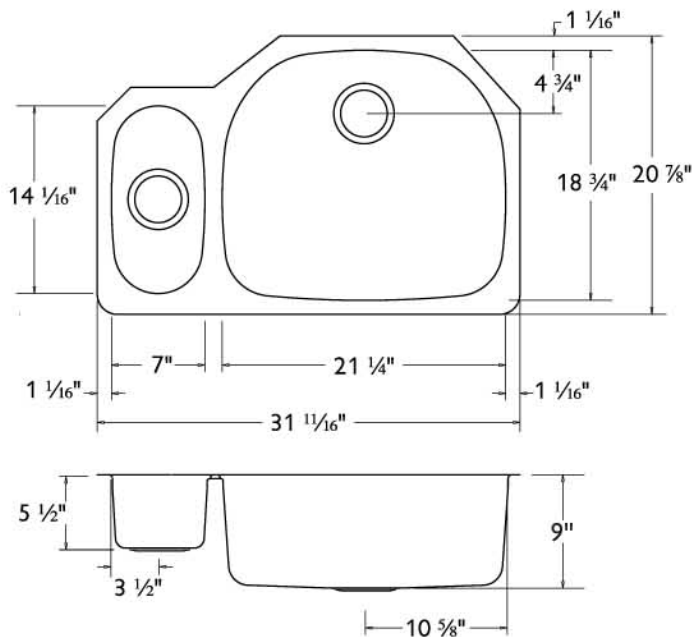

Fits 36" Cabinet.

Model #	Faucet Holes	Finish Deck/Bowl	Bowl Size ↕ X ↔	Sink Depth	Overall Dimension	Gauge	Cutout Dimension
UCL2132/90RK/E	NA	Radiant/Silk	L: 14 1/16" x 7" R: 18 3/4" x 21 1/4"	L: 5 1/2" R: 9"	20 7/8" x 31 1/16"	18	Refer To Template*

*DXF files are available for use with CNC equipment. Visit our website.