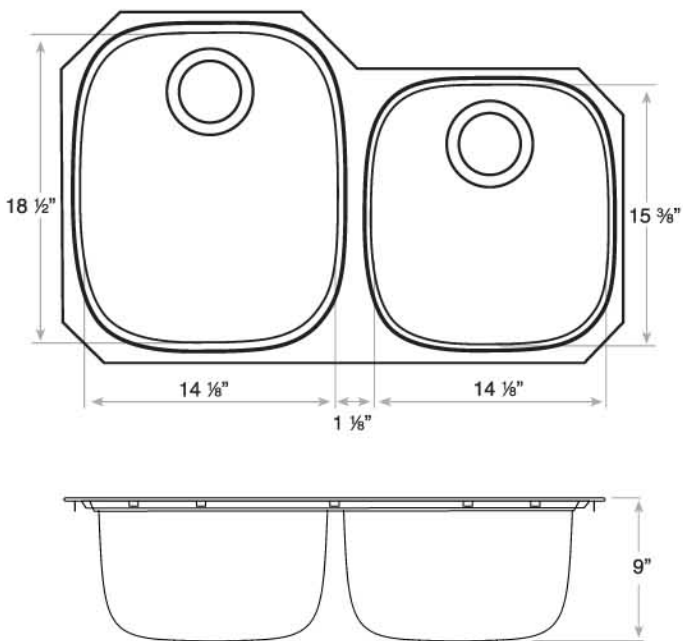

Fits 36" Cabinet

Model #	Faucet Holes	Finish Deck/Bowl	Bowl Size ↕ × ↔	Sink Depth	Overall Dimension	Gauge	Cutout Dimension
UC2132/90K/E	NA	Silk	L: 18 1/2" x 14 1/8" R: 15 3/8" x 14 1/8"	L: 9" R: 9"	21" x 32"	18	Refer To Template*

*DXF files are available for use with CNC equipment. Visit our website.