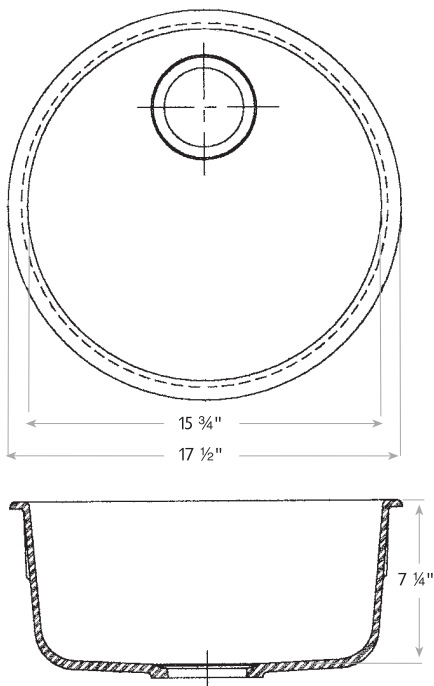

- Quartz with Acrylic Binder
- Won't Chip
- Won't Scratch
- Won't Stain
- Can Be Topmounted
- Template and Hardware Supplied for Drop-In and Undermount Installations.

Fits 21" Cabinet

Model #	Faucet Holes	Color	Bowl Size ↕ X ↔	Sink Depth	Overall Dimension	Cutout Dimension
RGR7250	0	Graphite	15 3/4" Round	7 1/4"	17 1/2" Diameter	17" Diameter (Top Mount)
RP7250	0	Polar White				
RI7250	0	Ivory				