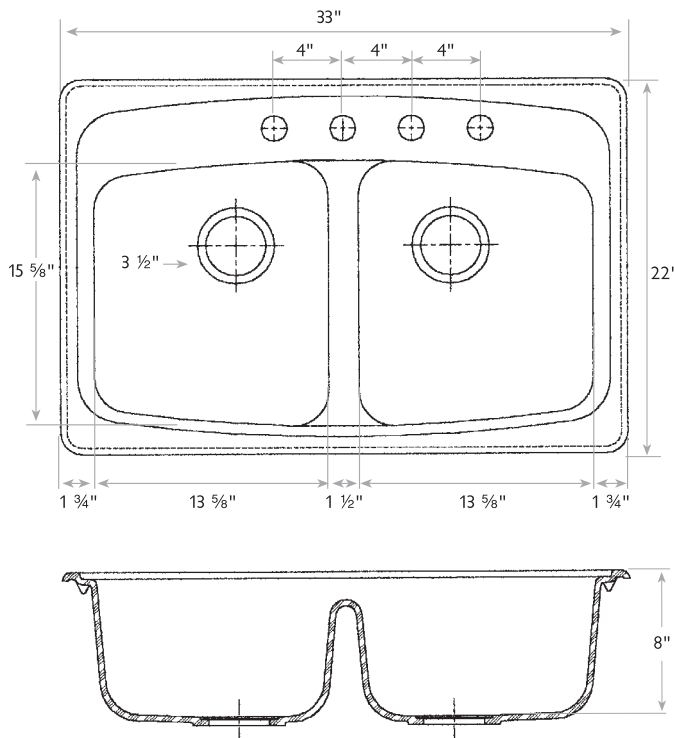

- Quartz with Acrylic Binder
- Won't Chip
- Won't Scratch
- Won't Stain

Fits 36" Cabinet

Model #	Faucet Holes	Color	Bowl Size ↕ X ↔	Sink Depth	Overall Dimension	Cutout Dimension
DSL2233/80/1	1*	Slate	15 5/8" x 13 5/8" at widest points	8"	22" x 33"	21 1/4" x 32 1/4" 1" Radius
DW2233/80/1	1*	White				
DC2233/80/1	1*	Champagne				

\*Sink includes three optional faucet knockouts.

JOB NAME: \_\_\_\_\_

DATE: \_\_\_\_\_

CUSTOMER: \_\_\_\_\_

MODEL SPECIFIED: \_\_\_\_\_

QUANTITY: \_\_\_\_\_

ARCHITECT/ENGINEER: \_\_\_\_\_

CONTRACTOR: \_\_\_\_\_