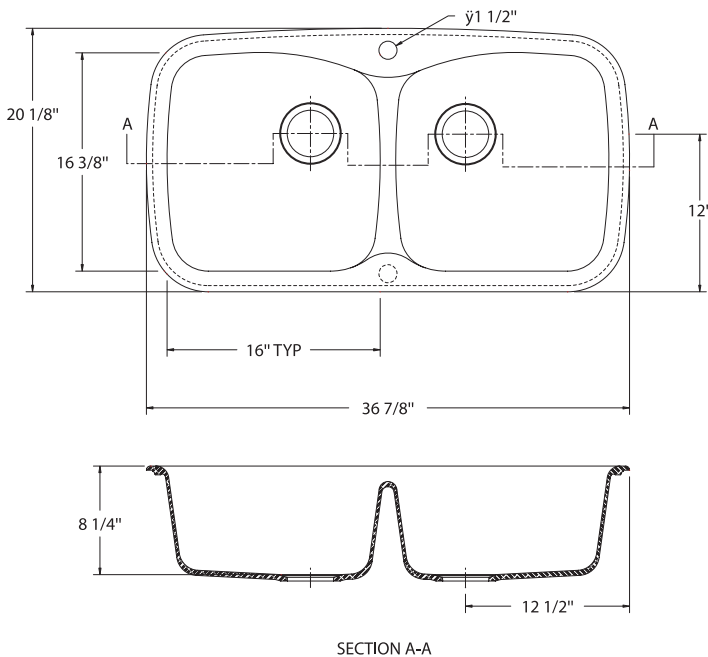

- Quartz with Acrylic Binder
- Won't Chip
- Won't Scratch
- Won't Stain
- Can Be Topmounted
- Template and Hardware Supplied for Drop-In and Undermount Installations.

Fits 39" Cabinet

Model #	Faucet Holes	Color	Bowl Size ↕ × ↔	Sink Depth	Overall Dimension	Cutout Dimension
DGR202	0*	Graphite	16" x 16 3/8"	8 1/4"	20 1/8" x 36 7/8"	Refer To Template
DP202	0*	Polar White				
DI202	0*	Ivory				• Sink includes two optional faucet knockout.