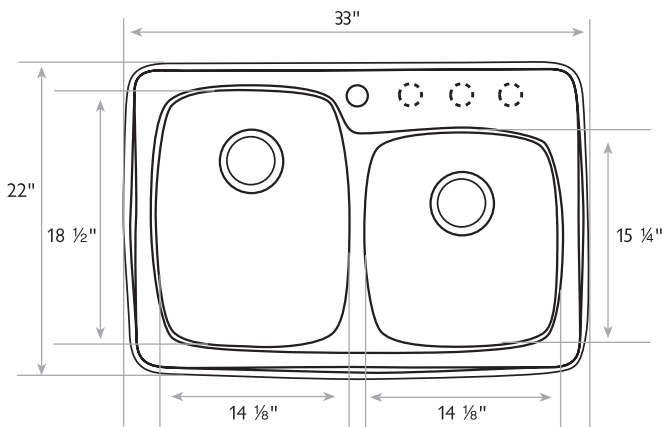

Model #	Faucet Holes	Color	Bowl Size ↕ X ↔	Sink Depth	Overall Dimension	Cutout Dimension
CGR2233/90/1	1*	Graphite	L: 18 1/2" x 14 1/8"	L: 9"	22" x 33"	21 1/4" x 32 1/4"
CP2233/90/1	1*	Polar White	R: 15 1/4" x 14 1/8"	R: 8"		1" Radius
CI2233/90/1	1*	Ivory				

* Sink includes three optional faucet knockouts.