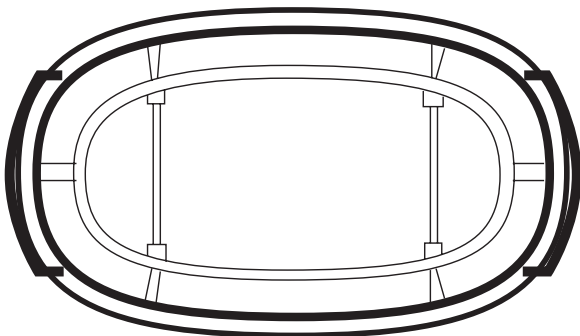

**CROWN
ACCESSORIES**

KINDRED

P. O. Box 1010, Ruston, LA 71273-1010
Customer Service: 1.800.637.6485

STAINLESS MESH COLANDERS

Polished 18/10 stainless mesh basket with black poly feet and side bumpers.
Refer to price list for relationship to Kindred sink models.

Model #C20S
13 1/4" x 6" x 2 1/2"

Model #C30S
15" x 9 1/2" x 2 1/2"

Model #CLC167
15 1/2" x 7"

JOB NAME: _____

DATE: _____

CUSTOMER: _____

MODEL SPECIFIED: _____

NO. OF HOLES: _____ QTY: _____