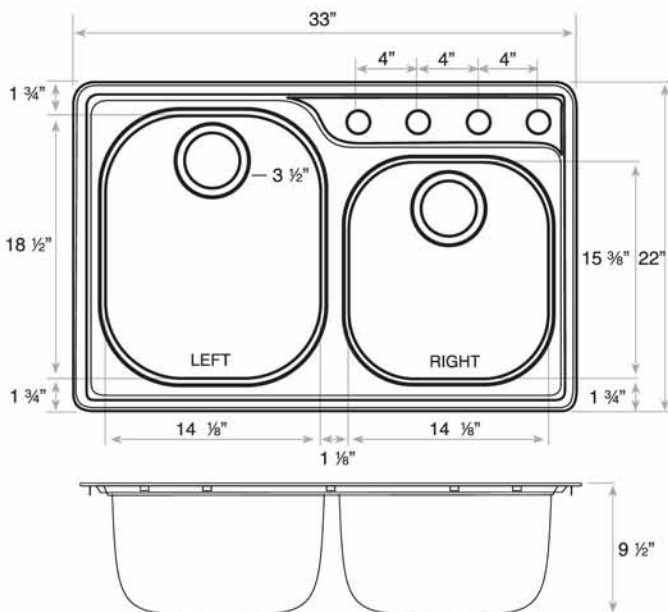

Fits 36" Cabinet

Model #	Faucet Holes	Finish Deck/Bowl	Bowl Size ↕ X ↔	Sink Depth	Overall Dimension	Gauge	Cutout Dimension
C2233/95K/1	1	Silk	L: 18 1/2" x 14 1/8" R: 15 3/8" x 14 1/8"	L: 9 1/2" R: 9 1/2"	22" x 33"	20	21 1/4" x 32 1/4" 1" Radius
C2233/95K/3	3						
C2233/95K/4	4						
C2233/95K/1E	1	Silk				18	
C2233/95K/3E	3						
C2233/95K/4E	4						
C2233/95MK/1E	1	Mirror/Silk				18	
C2233/95MK/3E	3						
C2233/95MK/4E	4						