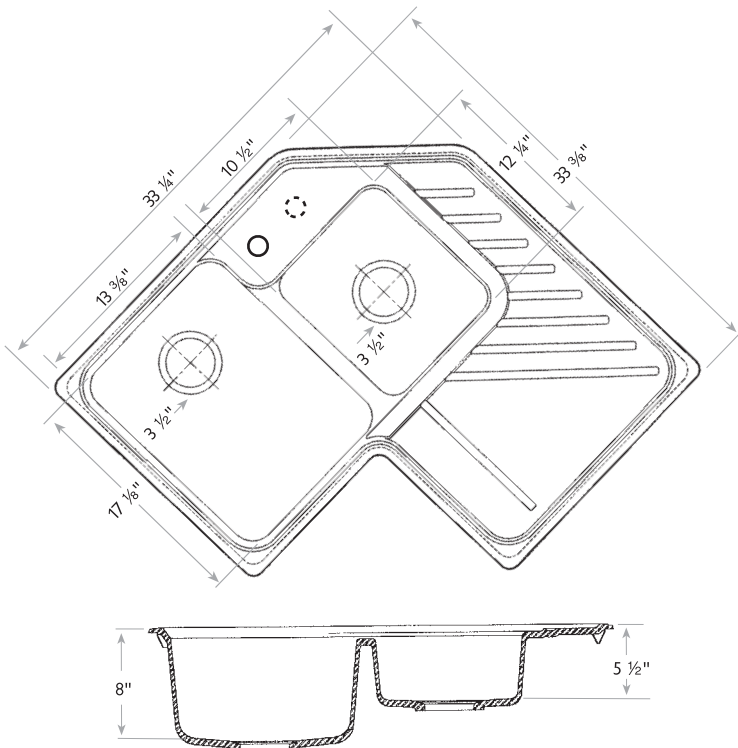

- Quartz with Acrylic Binder
- Won't Chip
- Won't Scratch
- Won't Stain

Corner Cabinet Installation Required

Model #	Faucet Holes	Color	Bowl Size ↕ X ↔	Sink Depth L: 8" R: 5 1/2"	Overall Dimension 33" x 33"	Cutout Dimension Refer To Template
CGR800	1*	Graphite	L: 13 1/4" x 17 1/4" R: 10 1/2" x 12 1/4"	L: 8" R: 5 1/2"	33" x 33"	Refer To Template
CP800	1*	Polar White				
CI800	1*	Ivory				

* Sink includes one optional faucet knockout.

JOB NAME: _____

DATE: _____

CUSTOMER: _____

MODEL SPECIFIED: _____

QUANTITY: _____

ARCHITECT/ENGINEER: _____

CONTRACTOR: _____