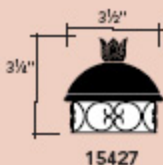

Footcandles/Distance from Fixture Center

Mounting Height	0'	.5'	1'	2'	3'	4'	5'	6'
6"	59.7	18	6.1	.7	.2	-	-	-
12"	14.4	9.5	5.4	1.2	.3	-	-	-
30"	2.2	2.1	1.8	1	.5	.1	-	-