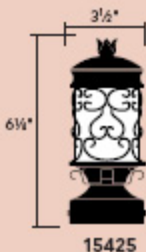

Housing Aluminum with light amber glass. Stainless steel post adaptor. Fits standard 4" x 4" post.

Finish Textured Black

Wiring 71" of usable #18-2, SPT-1-W leads. Cable connector supplied with fixture. 12-Volt wedge base socket.

Light Bulb 11.6-W. Max. 912X (15543CLR) (nominal at 12-Volts). Supplied with 4-W. 901X (15540CLR).

Mounting Accessories Included
Stainless steel rail mounting bracket

See matching Almeria™ Collection on page 16–17.