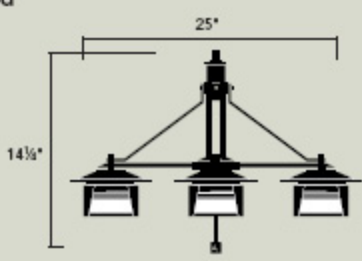

SPECIFICATIONS

Housing Brass. Textured amber seedy linen glass.

Finish Olde Bronze®

Wiring 42" of usable #16-2, SPT-1-W leads. 12-Volt wedge base socket.

Light Bulb 16.25-W. Max. 921X (15588CLR) (nominal at 12-Volts) (4 required) supplied. Can also use 11.6-W. 912X (15593CLR), 6.5-W. 918X (15592CLR) and 4-W. 901X (15540CLR).

Transformer Included
120-W. (VA) with timer/photocell. 6' SJTW Cord set

Mounting Accessories Included

- Extension stems
- Canopy assembly
- 25' #12-2 SPT cable

See matching Zen Garden™ Collection on page 16-17.