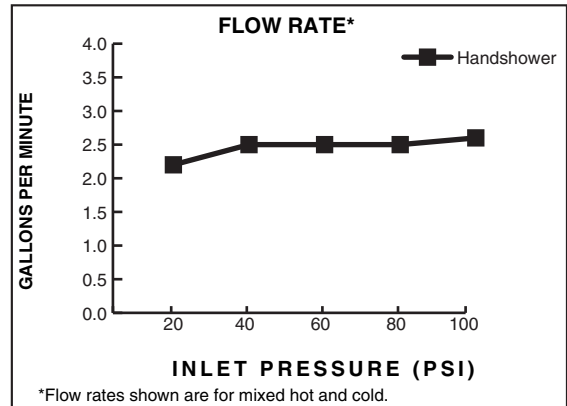

CODES & STANDARDS

These products meet and exceed the following codes and standards:

ASME A112.18.1

CSA B125

WALL BRACKET