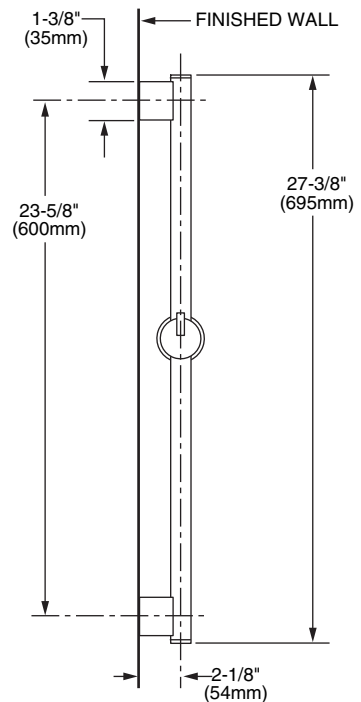

Features:

- European Minimalist Design
- 5 ft. (1.5m) Metal Hose
- Hand Shower includes flow restrictor

Maximum Hand Shower Flow Rate: 2.5 GPM (9.5L/min)

Rough & Trim Options	Product Number
Hand Shower	861/006
Complete Personal Hand Shower Set - - Includes Hand Shower, Wall Elbow, Hose & Wall Bracket	831/999
Complete Personal Hand Shower Set on Adjustable Bar - -Includes Hand Shower, Wall Elbow, Hose & Adjustable Bar	831/098
Adjustable Hand Shower Bar Only	831/034

Available Finishes:	Finish Code
Polished Chrome	100
Platinum Nickel	150
UltraSteel (PVD)	355

HAND SHOWER

ADJUSTABLE BAR

ROUGH-IN DIAGRAM FOR **WALL BRACKET AND WALL ELBOW** SHOWN ON REVERSE SIDE

CODES & STANDARDS

These products meet and exceed the following codes and standards:

ASME A112.18.1

CSA B125

WALL BRACKET

WALL ELBOW

IMPORTANT: These measurements are subject to change or cancellation. No responsibility is assumed for use of superseded or voided pages.