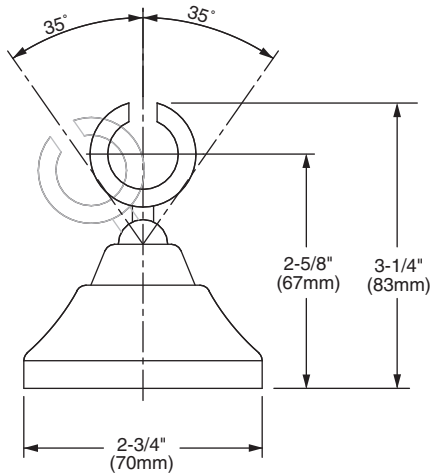

Features:

- European Minimalist Design
- 5 ft. (1.5m) Metal Hose
- Hand Shower includes flow restrictor

Maximum Hand Shower Flow Rate: 2.5 GPM (9.5L/min)

Rough & Trim Options	Product Number
Hand Shower	861/006
Complete Personal Hand Shower Set - - Includes Hand Shower, Wall Elbow, Hose & Wall Bracket	831/999
Complete Personal Hand Shower Set on Adjustable Bar - -Includes Hand Shower, Wall Elbow, Hose & Adjustable Bar	831/098
Adjustable Hand Shower Bar Only	831/034

Available Finishes:	Finish Code
Polished Chrome	100
Platinum Nickel	150
UltraSteel (PVD)	355

HAND SHOWER

ADJUSTABLE BAR

ROUGH-IN DIAGRAM FOR **WALL BRACKET AND WALL ELBOW** SHOWN ON REVERSE SIDE

CODES & STANDARDS

These products meet and exceed the following codes and standards:

ASME A112.18.1

CSA B125

WALL BRACKET

WALL ELBOW

IMPORTANT: These measurements are subject to change or cancellation. No responsibility is assumed for use of superseded or voided pages.