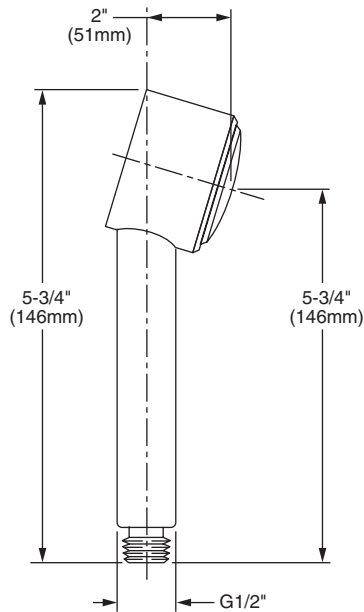

Features:

- European Minimalist Design
- 5 ft. (1.5m) Metal Hose
- Hand Shower includes flow restrictor

Maximum Hand Shower Flow Rate: 2.5 GPM (9.5L/min)

Rough & Trim Options	Product Number
Hand Shower	861/006
Complete Personal Hand Shower Set - - Includes Hand Shower, Wall Elbow, Hose & Wall Bracket	831/999
Complete Personal Hand Shower Set on Adjustable Bar - -Includes Hand Shower, Wall Elbow, Hose & Adjustable Bar	831/098
Adjustable Hand Shower Bar Only	831/034

Available Finishes:	Finish Code
Polished Chrome	100
Platinum Nickel	150
UltraSteel (PVD)	355

HAND SHOWER

ADJUSTABLE BAR

ROUGH-IN DIAGRAM FOR **WALL BRACKET AND WALL ELBOW** SHOWN ON REVERSE SIDE

CODES & STANDARDS

These products meet and exceed the following codes and standards:

ASME A112.18.1

CSA B125

WALL BRACKET

WALL ELBOW

IMPORTANT: These measurements are subject to change or cancellation. No responsibility is assumed for use of superseded or voided pages.