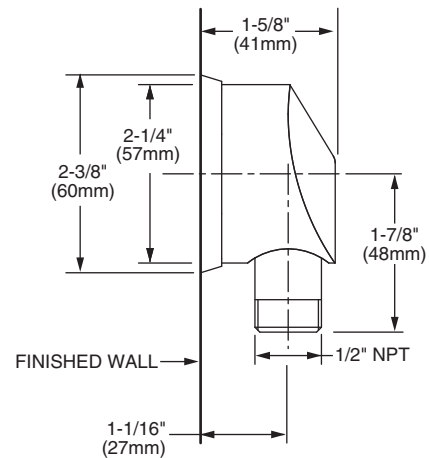

Features:

- European Minimalist Design
- 5 ft. (1.5m) Metal Hose
- Hand Shower includes flow restrictor

Maximum Hand Shower Flow Rate: 2.5 GPM (9.5L/min)

Rough & Trim Options	Product Number
Hand Shower	861/006
Complete Personal Hand Shower Set - - Includes Hand Shower, Wall Elbow, Hose & Wall Bracket	831/999
Complete Personal Hand Shower Set on Adjustable Bar - -Includes Hand Shower, Wall Elbow, Hose & Adjustable Bar	831/098
Adjustable Hand Shower Bar Only	831/034

Available Finishes:	Finish Code
Polished Chrome	100
Platinum Nickel	150
UltraSteel (PVD)	355

HAND SHOWER

ADJUSTABLE BAR

ROUGH-IN DIAGRAM FOR **WALL BRACKET AND WALL ELBOW** SHOWN ON REVERSE SIDE

CODES & STANDARDS

These products meet and exceed the following codes and standards:

ASME A112.18.1

CSA B125

WALL BRACKET

WALL ELBOW

IMPORTANT: These measurements are subject to change or cancellation. No responsibility is assumed for use of superseded or voided pages.